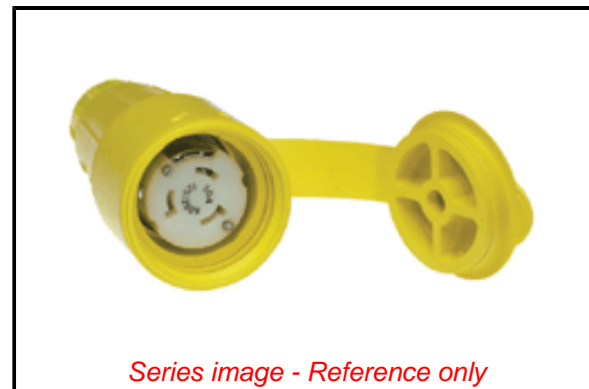

PLEASE CHECK WWW.MOLEX.COM FOR LATEST PART INFORMATION

Part Number: [1301470062](#)
Status: **Active**
Overview: [Watertite Extreme Wet-Location Wiring Solutions](#)
Description: Watertite Extreme Connector with Locking Blade, 4 Pole/5 Wire, NEMA L21-20, 3ø 208V, Cord Grip Body Size F3

Documents:

[Drawing \(PDF\)](#)
[Brochure \(PDF\)](#)

[RoHS Certificate of Compliance \(PDF\)](#)

Agency Certification

CSA LR6837
 UL E10176

General

Product Family Wiring Devices
 Series [130147](#)
 IP Rating IP67
 NEMA Configuration NEMA L21-20
 Overview [Watertite Extreme Wet-Location Wiring Solutions](#)
 Product Name Watertite Extreme
 Receptacle Type Single
 Specialty N/A
 Type Connector
 UPC 78678871316

Physical

Cord Grip Body Size F3 3/4"
 Flange No
 Flip Lid No
 Gender Female
 Length N/A
 Locking Blade Yes
 Poles 4-pole/5-wire

Electrical

Cord Type N/A
 Current - Maximum per Contact 20.0A
 GFCI No
 Lighted Connector No
 Voltage - Maximum 3ø 208V

Material Info

Engineering Number 27W81

Reference - Drawing Numbers

Sales Drawing 1301470062-000

Series image - Reference only

EU ELV

Not Relevant

EU RoHS