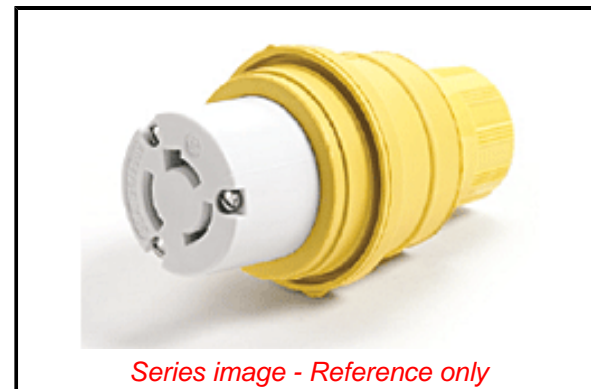

PLEASE CHECK WWW.MOLEX.COM FOR LATEST PART INFORMATION

Part Number: [1301470068](#)
Status: **Active**
Overview: [Watertite Extreme Wet-Location Wiring Solutions](#)
Description: Watertite Extreme Connector for Male Receptacle with Locking Blade, Single Flip Coverplate, 4 Pole/5 Wire, NEMA L23-20, 3Ø 600V, F3

Documents:

[Drawing (PDF)](#)
[Brochure (PDF)](#)

[RoHS Certificate of Compliance (PDF)](#)

Agency Certification

CSA LR6837

General

Product Family	Wiring Devices
Series	130147
IP Rating	IP67
NEMA Configuration	NEMA L23-20
Overview	Watertite Extreme Wet-Location Wiring Solutions
Product Name	Watertite Extreme
Receptacle Type	Single
Specialty	N/A
Type	Connector
UPC	78678871381

Physical

Cord Grip Body Size	F3 3/4"
Flange	No
Flip Lid	No
Gender	Female
Length	N/A
Locking Blade	Yes
Poles	4-pole/5-wire

Electrical

Cord Type	N/A
Current - Maximum per Contact	20.0A
GFCI	No
Lighted Connector	No
Voltage - Maximum	3Ø 600V

Material Info

Engineering Number 27W83MB

Reference - Drawing Numbers

Sales Drawing 1301470068-000

Series image - Reference only

EU ELV

Not Reviewed

EU RoHS

Not Reviewed

REACH SVHC

Not Reviewed

Halogen-Free

Status

Not Reviewed

For more information, please visit [Contact US](#)

China ROHS

Not Reviewed

ELV

Not Reviewed

RoHS Phthalates

Not Reviewed

Search Parts in this Series

[130147 Series](#)