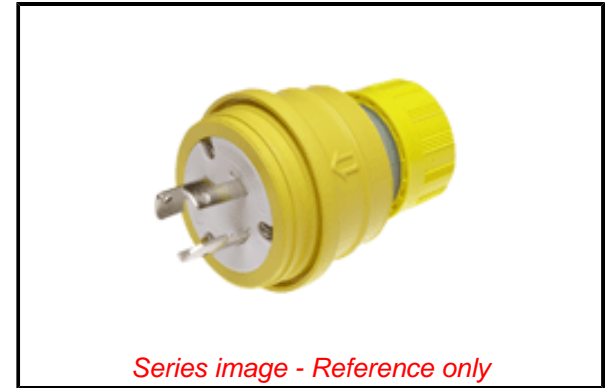

PLEASE CHECK WWW.MOLEX.COM FOR LATEST PART INFORMATION

Part Number: [1301470069](#)
Status: **Active**
Overview: [Watertite Extreme Wet-Location Wiring Solutions](#)
Description: Watertite Extreme Plug with Locking Blade, 3 Pole/3 Wire, Non-NEMA, 250V, Cord Grip Body Size F4

Documents:

[Drawing \(PDF\)](#) [RoHS Certificate of Compliance \(PDF\)](#)
[Brochure \(PDF\)](#)

Agency Certification

CSA LR6837
 UL E10176

General

Product Family Wiring Devices
 Series [130147](#)
 IP Rating IP67
 NEMA Configuration Non-NEMA Locking
 Overview [Watertite Extreme Wet-Location Wiring Solutions](#)
 Product Name Watertite Extreme
 Receptacle Type N/A
 Specialty N/A
 Type Plug
 UPC 78678871292

Physical

Cord Grip Body Size F4 1"
 Flange No
 Flip Lid No
 Gender Male
 Length N/A
 Locking Blade Yes
 Poles 3-pole/3-wire

Electrical

Cord Type N/A
 Current - Maximum per Contact 30.0A
 GFCI No
 Lighted Connector No
 Voltage - Maximum 250V

Material Info

Engineering Number 28W08

Reference - Drawing Numbers

Sales Drawing 1301470069-000

EU ELV

Not Reviewed

EU RoHS

Not Reviewed