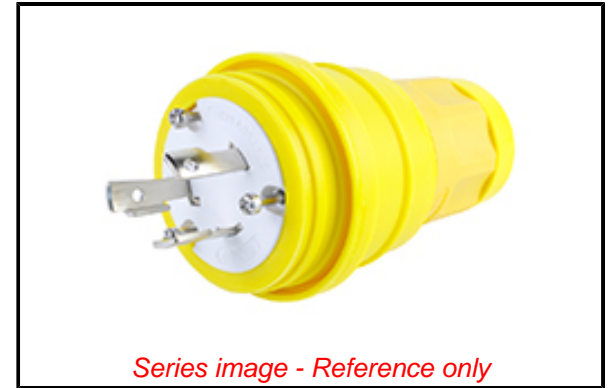

PLEASE CHECK WWW.MOLEX.COM FOR LATEST PART INFORMATION

Part Number: [1301470074](#)
Status: **Active**
Overview: [Watertite Extreme Wet-Location Wiring Solutions](#)
Description: Watertite Extreme Plug with Locking Blade, 2 Pole/3 Wire, NEMA L6-30, 250V, Cord Grip Body Size F4

Documents:

[Brochure (PDF)](#) [RoHS Certificate of Compliance (PDF)](#)

Agency Certification

CSA LR6837
UL E10176

General

Product Family Wiring Devices
Series [130147](#)
IP Rating IP67
NEMA Configuration NEMA L6-30
Overview [Watertite Extreme Wet-Location Wiring Solutions](#)
Product Name Watertite Extreme
Receptacle Type N/A
Specialty N/A
Type Plug
UPC 78678871232

Physical

Cord Grip Body Size F4 1"
Flange No
Flip Lid No
Gender Male
Length N/A
Locking Blade Yes
Net Weight 284.402/g
Poles 2-pole/3-wire

Electrical

Cord Type N/A
Current - Maximum per Contact 30.0A
GFCI No
Lighted Connector No
Voltage - Maximum 250V

Material Info

Engineering Number 28W48

EU ELV

Not Relevant

EU RoHS

Not Reviewed

REACH SVHC

Not Reviewed

Halogen-Free

Status

Not Reviewed

For more information, please visit [Contact US](#)

China ROHS

Not Reviewed

ELV

Not Relevant

RoHS Phthalates

Not Reviewed

Search Parts in this Series

[130147 Series](#)