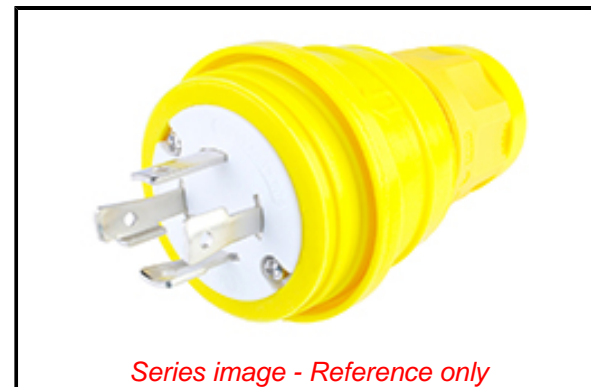

PLEASE CHECK WWW.MOLEX.COM FOR LATEST PART INFORMATION

Part Number: [1301470081](#)
Status: **Active**
Overview: [Watertite Extreme Wet-Location Wiring Solutions](#)
Description: Watertite Extreme Plug with Locking Blade, 3 Pole/4 Wire, NEMA L16-30, 3ø 480V, Cord Grip Body Size F4

Documents:

[Brochure (PDF)](#) [RoHS Certificate of Compliance (PDF)](#)

Agency Certification

CSA LR6837
UL E10176

General

Product Family Wiring Devices
Series [130147](#)
IP Rating IP67
NEMA Configuration NEMA L16-30
Overview [Watertite Extreme Wet-Location Wiring Solutions](#)
Product Name Watertite Extreme
Receptacle Type N/A
Specialty N/A
Type Plug
UPC 78678871234

Physical

Cord Grip Body Size F4 1"
Flange No
Flip Lid No
Gender Male
Length N/A
Locking Blade Yes
Net Weight 290.298/g
Poles 3-pole/4-wire

Electrical

Cord Type N/A
Current - Maximum per Contact 30.0A
GFCI No
Lighted Connector No
Voltage - Maximum 3ø 480V

Material Info

Engineering Number 28W76

EU ELV

Not Relevant

EU RoHS

Not Reviewed

REACH SVHC

Not Reviewed

Halogen-Free

Status

Not Reviewed

For more information, please visit [Contact US](#)

China ROHS

Not Reviewed

ELV

Not Relevant

RoHS Phthalates

Not Reviewed

Search Parts in this Series

[130147 Series](#)