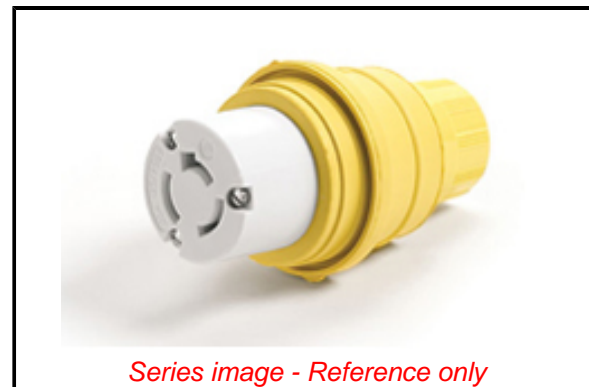

PLEASE CHECK WWW.MOLEX.COM FOR LATEST PART INFORMATION

Part Number: [1301470090](#)
Status: **Active**
Overview: [Watertite Extreme Wet-Location Wiring Solutions](#)
Description: Watertite Extreme Connector for Male Receptacle with Locking Blade, Single Flip Coverplate, 3 Pole/3 Wire, Non-NEMA, 250V, F4

Documents:

[Drawing (PDF)](#) [RoHS Certificate of Compliance (PDF)](#)
[Brochure (PDF)](#)

Agency Certification

CSA LR6837

General

Product Family Wiring Devices
Series [130147](#)
IP Rating IP67
NEMA Configuration Non-NEMA Locking
Overview [Watertite Extreme Wet-Location Wiring Solutions](#)
Product Name Watertite Extreme
Receptacle Type Single
Specialty N/A
Type Connector
UPC 78678871397

Physical

Cord Grip Body Size F4 1"
Flange No
Flip Lid No
Gender Female
Length N/A
Locking Blade Yes
Net Weight 0.353/kg
Poles 3-pole/3-wire

Electrical

Cord Type N/A
Current - Maximum per Contact 30.0A
GFCI No
Lighted Connector No
Voltage - Maximum 250V

Material Info

Engineering Number 29W08MB

Reference - Drawing Numbers

Sales Drawing 1301470090-000

Series image - Reference only

EU ELV

Not Reviewed

EU RoHS

Not Reviewed

REACH SVHC

Not Reviewed

Halogen-Free

Status

Not Reviewed

For more information, please visit [Contact US](#)

China ROHS

Not Reviewed

ELV

Not Reviewed

RoHS Phthalates

Not Reviewed

Search Parts in this Series

[130147 Series](#)