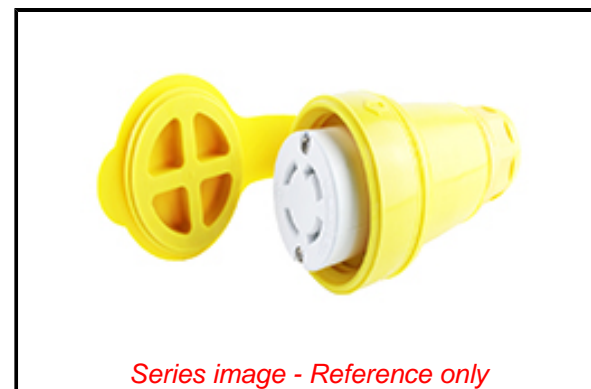

PLEASE CHECK WWW.MOLEX.COM FOR LATEST PART INFORMATION

Part Number: [1301470091](#)
Status: **Active**
Overview: [Watertite Extreme Wet-Location Wiring Solutions](#)
Description: Watertite Extreme Connector with Locking Blade, 4 Pole/4 Wire, Non-NEMA, 250V, Cord Grip Body Size F4

Documents:

[Drawing (PDF)](#) [RoHS Certificate of Compliance (PDF)](#)
[Brochure (PDF)](#)

Agency Certification

CSA LR6837
UL E10176

General

Product Family Wiring Devices
Series [130147](#)
IP Rating IP67
NEMA Configuration Non-NEMA Locking
Overview [Watertite Extreme Wet-Location Wiring Solutions](#)
Product Name Watertite Extreme
Receptacle Type Single
Specialty N/A
Type Connector
UPC 78678871393

Physical

Cord Grip Body Size F4 1"
Flange No
Flip Lid No
Gender Female
Length N/A
Locking Blade Yes
Net Weight 498.951/g
Poles 4-pole/4-wire

Electrical

Cord Type N/A
Current - Maximum per Contact 30.0A
GFCI No
Lighted Connector No
Voltage - Maximum 250V

Material Info

Engineering Number 29W09

Reference - Drawing Numbers

Sales Drawing 1301470091-000

Series image - Reference only

EU ELV

Not Reviewed

EU RoHS

Not Reviewed

REACH SVHC

Not Reviewed

Halogen-Free

Status

Not Reviewed

For more information, please visit [Contact US](#)

China ROHS

Not Reviewed

ELV

Not Reviewed

RoHS Phthalates

Not Reviewed

Search Parts in this Series

[130147 Series](#)