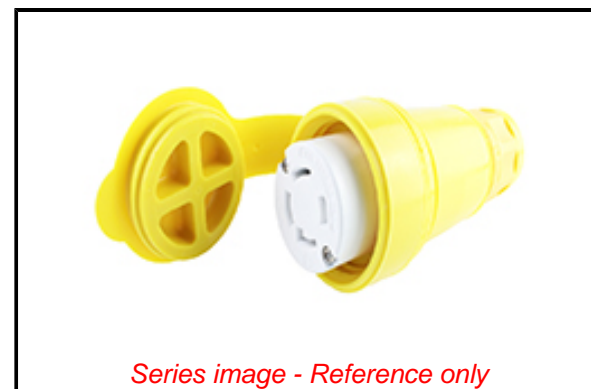

PLEASE CHECK WWW.MOLEX.COM FOR LATEST PART INFORMATION

Part Number: [1301470108](#)
Status: **Active**
Overview: [Watertite Extreme Wet-Location Wiring Solutions](#)
Description: Watertite Extreme Connector with Locking Blade, 3 Pole/4 Wire, NEMA L16-30, 3ø 480V, Cord Grip Body Size F4

Documents:

[Drawing \(PDF\)](#) [RoHS Certificate of Compliance \(PDF\)](#)
[Brochure \(PDF\)](#)

Agency Certification

CSA LR6837
 UL E10176

General

Product Family Wiring Devices
 Series [130147](#)
 IP Rating IP67
 NEMA Configuration NEMA L16-30
 Overview [Watertite Extreme Wet-Location Wiring Solutions](#)
 Product Name Watertite Extreme
 Receptacle Type Single
 Specialty N/A
 Type Connector
 UPC 78678871334

Physical

Cord Grip Body Size F4 1"
 Flange No
 Flip Lid No
 Gender Female
 Length N/A
 Locking Blade Yes
 Net Weight 441.798/g
 Poles 3-pole/4-wire

Electrical

Cord Type N/A
 Current - Maximum per Contact 30.0A
 GFCI No
 Lighted Connector No
 Voltage - Maximum 3Ø 480V

Material Info

Engineering Number 29W76

Reference - Drawing Numbers

Sales Drawing 1301470108-000

Series image - Reference only

EU ELV

Not Relevant

EU RoHS