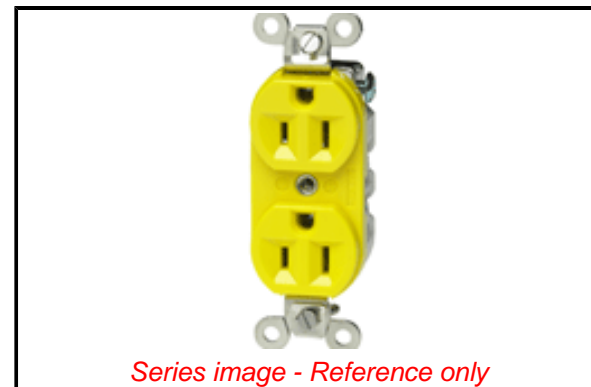

Documents:

[Drawing \(PDF\)](#) [RoHS Certificate of Compliance \(PDF\)](#)
[Brochure \(PDF\)](#)

Agency Certification

CSA LR6837
 UL E46237

General

Product Family Wiring Devices
 Series [130148](#)
 IP Rating N/A
 NEMA Configuration NEMA 5-15
 Overview [Heavy-Duty Industrial Wiring Devices](#)
 Product Name Safeway
 Receptacle Type Duplex
 Specialty N/A
 Type Receptacle
 UPC 78678871866

Physical

Flange No
 Flip Lid No
 Gender Female
 Length N/A
 Locking Blade No
 Poles 2-pole/3-wire

Electrical

Cord Type N/A
 Current - Maximum per Contact 15.0A
 GFCI No
 Lighted Connector No
 Voltage - Maximum 125V

Material Info

Engineering Number 5262DWCR

Reference - Drawing Numbers

Sales Drawing 1301480075-000

Series image - Reference only

EU ELV

Not Reviewed

EU RoHS