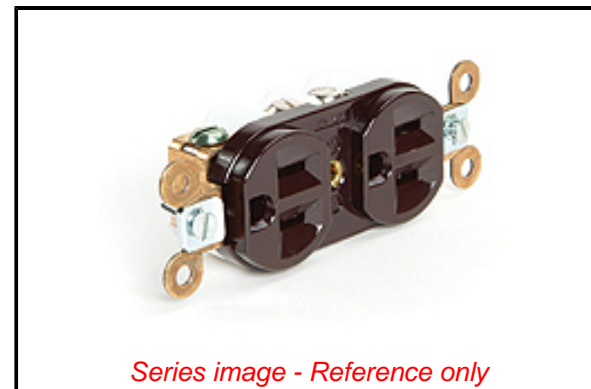

PLEASE CHECK WWW.MOLEX.COM FOR LATEST PART INFORMATION

Part Number: [1301480097](#)
Status: **Active**
Overview: [Heavy-Duty Industrial Wiring Devices](#)
Description: Safeway Duplex Heavy Duty Grade Receptacle, 2 Pole/3 Wire, NEMA 5-20, 125V, Brown

Documents:

[Drawing (PDF)](#) [RoHS Certificate of Compliance (PDF)](#)
[Brochure (PDF)](#)

Agency Certification

UL E46237

General

Product Family [Wiring Devices](#)
Series [130148](#)
IP Rating N/A
NEMA Configuration NEMA 5-20
Overview [Heavy-Duty Industrial Wiring Devices](#)
Product Name Safeway
Receptacle Type Duplex
Specialty N/A
Type Receptacle
UPC 78678871874

Physical

Flange No
Flip Lid No
Gender Female
Length N/A
Locking Blade No
Poles 2-pole/3-wire

Electrical

Cord Type N/A
Current - Maximum per Contact 20.0A
GFCI No
Lighted Connector No
Voltage - Maximum 125V

Material Info

Engineering Number 5362DW

Reference - Drawing Numbers

Sales Drawing 1301480075-000

Series image - Reference only

EU ELV

Not Reviewed

EU RoHS

Not Reviewed

REACH SVHC

Not Reviewed

Halogen-Free

Status

Not Reviewed

For more information, please visit [Contact US](#)

China ROHS

Not Reviewed

ELV

Not Reviewed

RoHS Phthalates

Not Reviewed

Search Parts in this Series

130148 Series