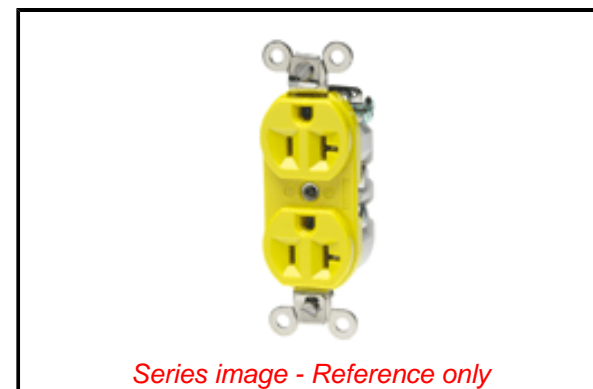

PLEASE CHECK WWW.MOLEX.COM FOR LATEST PART INFORMATION

Part Number: [1301480100](#)
Status: **Active**
Overview: [Heavy-Duty Industrial Wiring Devices](#)
Description: Safeway Duplex Heavy Duty Grade Corrosion-Resistant Receptacle, 2 Pole/3 Wire, NEMA 5-20, 125V, Yellow

Documents:

[Drawing \(PDF\)](#) [RoHS Certificate of Compliance \(PDF\)](#)
[Brochure \(PDF\)](#)

Agency Certification

UL E46237

General

Product Family [Wiring Devices](#)
 Series [130148](#)
 IP Rating N/A
 NEMA Configuration NEMA 5-20
 Overview [Heavy-Duty Industrial Wiring Devices](#)
 Product Name Safeway
 Receptacle Type Duplex
 Specialty N/A
 Type Receptacle
 UPC 78678871876

Physical

Flange No
 Flip Lid No
 Gender Female
 Length N/A
 Locking Blade No
 Poles 2-pole/3-wire

Electrical

Cord Type N/A
 Current - Maximum per Contact 20.0A
 GFCI No
 Lighted Connector No
 Voltage - Maximum 125V

Material Info

Engineering Number 5362DWCR

Reference - Drawing Numbers

Sales Drawing 1301480075-000

Series image - Reference only

EU ELV

Not Reviewed

EU RoHS