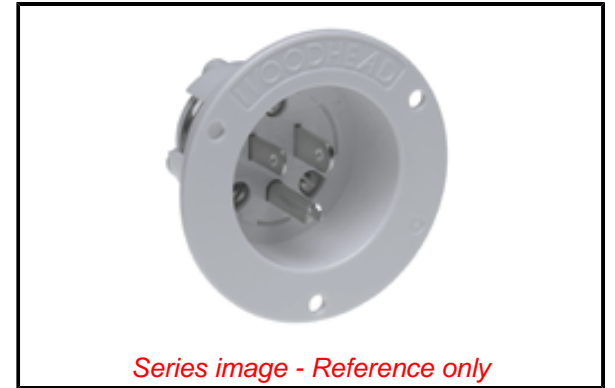

PLEASE CHECK WWW.MOLEX.COM FOR LATEST PART INFORMATION

Part Number: [1301490008](#)
Status: **Active**
Overview: [Heavy-Duty Industrial Wiring Devices](#)
Description: Safeway Flanged Inlet, 2 Pole/3 Wire, NEMA 5-15, 125V

Documents:

[Brochure (PDF)](#) [RoHS Certificate of Compliance (PDF)](#)

Agency Certification

CSA LR6837

General

Product Family Wiring Devices
Series [130149](#)
IP Rating N/A
NEMA Configuration NEMA 5-15
Overview [Heavy-Duty Industrial Wiring Devices](#)
Product Name Safeway
Receptacle Type N/A
Specialty N/A
Type Inlet
UPC 78678870014

Physical

Flange Yes
Flip Lid No
Gender Male
Length N/A
Locking Blade No
Poles 2-pole/3-wire

Electrical

Cord Type N/A
Current - Maximum per Contact 15.0A
GFCI No
Lighted Connector No
Voltage - Maximum 125V

Material Info

Engineering Number 1447MB

Series image - Reference only

EU ELV

Not Relevant

EU RoHS

Not Relevant

REACH SVHC

Not Relevant

Halogen-Free

Status

Not Relevant

For more information, please visit [Contact US](#)

China ROHS

Not Relevant

ELV

Not Relevant

RoHS Phthalates

Not Relevant

Search Parts in this Series

[130149 Series](#)