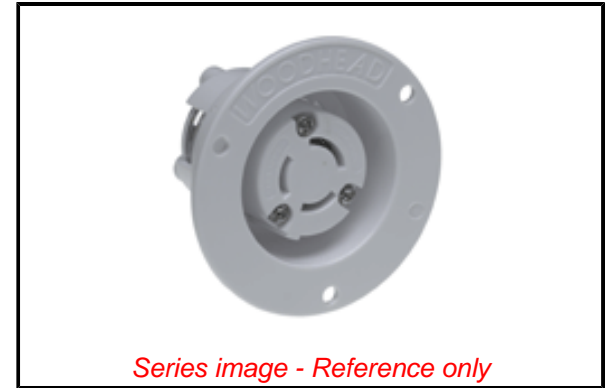

PLEASE CHECK WWW.MOLEX.COM FOR LATEST PART INFORMATION

Part Number: [1301490019](#)
Status: **Active**
Overview: [Heavy-Duty Industrial Wiring Devices](#)
Description: Safeway Flanged Receptacle with Locking Blade, 3 Pole/3 Wire, Non-NEMA, 15A/125V, 10A/250V

Documents:

[Brochure (PDF)](#) [RoHS Certificate of Compliance (PDF)](#)

General

Product Family	Wiring Devices
Series	130149
IP Rating	N/A
NEMA Configuration	Non-NEMA Locking
Overview	Heavy-Duty Industrial Wiring Devices
Product Name	Safeway
Receptacle Type	Single
Specialty	N/A
Type	Receptacle
UPC	78678870501

Physical

Flange	Yes
Flip Lid	No
Gender	Female
Length	N/A
Locking Blade	Yes
Poles	3-pole/3-wire

Electrical

Cord Type	N/A
Current - Maximum per Contact	10.0A, 15.0A
GFCI	No
Lighted Connector	No
Voltage - Maximum	125V / 250V

Material Info

Engineering Number	2507MB

EU ELV

Not Reviewed

EU RoHS

Not Reviewed

REACH SVHC

Not Reviewed

Halogen-Free

Status

Not Reviewed

For more information, please visit [Contact US](#)

China ROHS

Not Reviewed

ELV

Not Reviewed

RoHS Phthalates

Not Reviewed

Search Parts in this Series

[130149 Series](#)