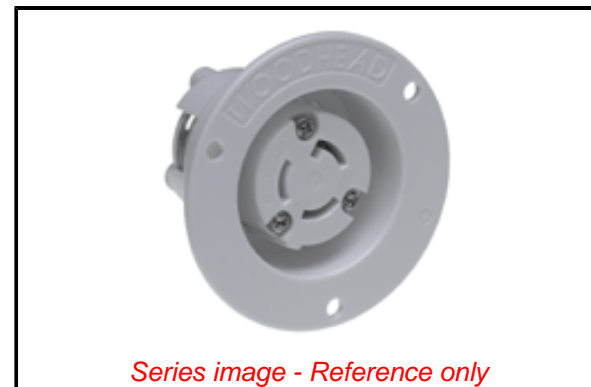

PLEASE CHECK WWW.MOLEX.COM FOR LATEST PART INFORMATION

Part Number: [1301490021](#)
Status: **Active**
Overview: [Heavy-Duty Industrial Wiring Devices](#)
Description: Safeway Flanged Receptacle with Locking Blade, 2 Pole/3 Wire, NEMA L5-15, 125V

Documents:

[Brochure (PDF)](#) [RoHS Certificate of Compliance (PDF)](#)

Agency Certification

CSA LR6837
UL E46237

General

Product Family Wiring Devices
Series [130149](#)
IP Rating N/A
NEMA Configuration NEMA L5-15
Overview [Heavy-Duty Industrial Wiring Devices](#)
Product Name Safeway
Receptacle Type Single
Specialty N/A
Type Receptacle
UPC 78678870505

Physical

Flange Yes
Flip Lid No
Gender Female
Length N/A
Locking Blade Yes
Poles 2-pole/3-wire

Electrical

Cord Type N/A
Current - Maximum per Contact 15.0A
GFCI No
Lighted Connector No
Voltage - Maximum 125V

Material Info

Engineering Number 2547MB

Series image - Reference only

EU ELV

Not Reviewed

EU RoHS

Not Reviewed

REACH SVHC

Not Reviewed

Halogen-Free

Status

Not Reviewed

For more information, please visit [Contact US](#)

China ROHS

Not Reviewed

ELV

Not Reviewed

RoHS Phthalates

Not Reviewed

Search Parts in this Series

[130149 Series](#)