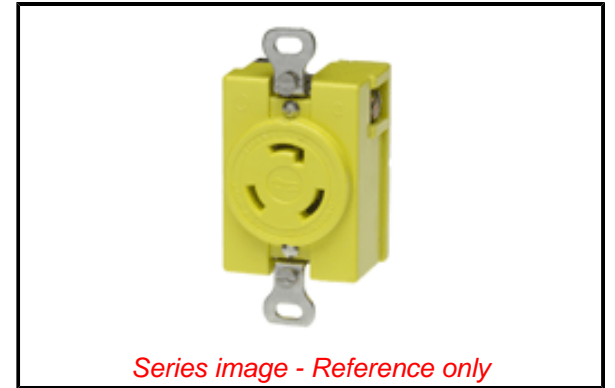

PLEASE CHECK WWW.MOLEX.COM FOR LATEST PART INFORMATION

Part Number: [1301490069](#)
Status: **Active**
Overview: [Heavy-Duty Industrial Wiring Devices](#)
Description: Safeway Single Heavy Duty Corrosion-Resistant, Spec - Grade Receptacle, 2 Pole/3 Wire, NEMA L6-20, 250V

Documents:

[Brochure (PDF)](#) [RoHS Certificate of Compliance (PDF)](#)

Agency Certification

CSA LR6837
UL E46237

General

Product Family [Wiring Devices](#)
Series [130149](#)
IP Rating N/A
NEMA Configuration NEMA L6-20
Overview [Heavy-Duty Industrial Wiring Devices](#)
Product Name Safeway
Receptacle Type Single
Specialty N/A
Type Receptacle
UPC 78678873748

Physical

Flange No
Flip Lid No
Gender Female
Length N/A
Locking Blade Yes
Poles 2-pole/3-wire

Electrical

Cord Type N/A
Current - Maximum per Contact 20.0A
GFCI No
Lighted Connector No
Voltage - Maximum 250V

Material Info

Engineering Number 4748CR

EU ELV

Not Reviewed

EU RoHS

Not Reviewed

REACH SVHC

Not Reviewed

Halogen-Free

Status

Not Reviewed

For more information, please visit [Contact US](#)

China ROHS

Not Reviewed

ELV

Not Reviewed

RoHS Phthalates

Not Reviewed

Search Parts in this Series

[130149 Series](#)