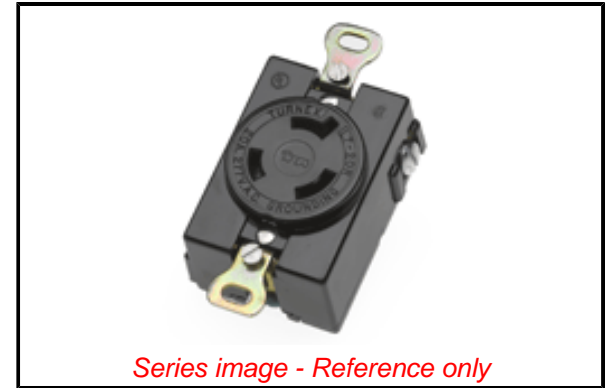

PLEASE CHECK WWW.MOLEX.COM FOR LATEST PART INFORMATION

Part Number: [1301490070](#)
Status: **Active**
Overview: [Heavy-Duty Industrial Wiring Devices](#)
Description: Safeway Single Receptacle, Heavy Duty Spec Grade, 2 Pole/3 Wire, NEMA L7-20, 277V

Documents:

[RoHS Certificate of Compliance (PDF)](#)   [Product Literature (PDF)](#)

Agency Certification

CSA   LR6837
UL   E46237

General

Product Family   Wiring Devices
Series   [130149](#)
Exclude SD Check   Yes
IP Rating   N/A
NEMA Configuration   NEMA L7-20
Overview   [Heavy-Duty Industrial Wiring Devices](#)
Product Literature Order No   987650-8068
Product Name   Safeway
Receptacle Type   Single
Specialty   N/A
Type   Receptacle
UPC   78678874749

Physical

Flange   No
Flip Lid   No
Gender   Female
Length   N/A
Locking Blade   Yes
Poles   2-pole/3-wire

Electrical

Cord Type   N/A
Current - Maximum per Contact   20.0A
GFCI   No
Lighted Connector   No
Voltage - Maximum   277V

Material Info

Engineering Number   4749

Series image - Reference only

EU ELV

Not Reviewed

EU RoHS

Not Reviewed

REACH SVHC

Not Reviewed

Halogen-Free

Status

Not Reviewed

For more information, please visit [Contact US](#)

China ROHS

Not Reviewed

ELV

Not Reviewed

RoHS Phthalates

Not Reviewed

Search Parts in this Series

[130149 Series](#)