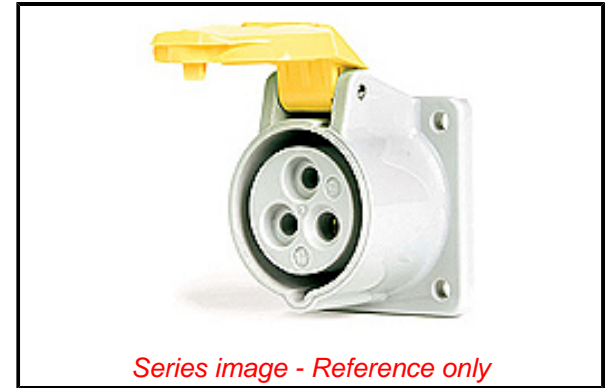

PLEASE CHECK WWW.MOLEX.COM FOR LATEST PART INFORMATION

Part Number: [1301500145](#)
Status: **Active**
Overview: [Heavy-Duty Industrial Wiring Devices](#)
Description: 20 Amp Safeway Pin and Sleeve Receptacle with Flip Lid, 3 Pole/4 Wire, 3ø 600V, Black

Documents:

[Drawing (PDF)](#) [RoHS Certificate of Compliance (PDF)](#)

Agency Certification

UL E145923

General

Product Family [Wiring Devices](#)
Series [130150](#)
Comments [IEC Configuration 309-1/309-2](#)
IP Rating [IP44](#)
NEMA Configuration [N/A](#)
Overview [Heavy-Duty Industrial Wiring Devices](#)
Product Name [Safeway](#)
Receptacle Type [Single](#)
Specialty [Pin and Sleeve](#)
Type [Receptacle](#)
UPC [78678870333](#)

Physical

Flange [Yes](#)
Flip Lid [Yes](#)
Gender [Female](#)
Length [N/A](#)
Locking Blade [No](#)
Poles [3-pole/4-wire](#)

Electrical

Cord Type [N/A](#)
Current - Maximum per Contact [20.0A](#)
GFCI [No](#)
Lighted Connector [No](#)
Voltage - Maximum [3ø 600V](#)

Material Info

Engineering Number [420R5](#)

EU ELV

Not Reviewed

EU RoHS

Not Reviewed

REACH SVHC

Not Reviewed

Halogen-Free

Status

Not Reviewed

For more information, please visit [Contact US](#)

China ROHS

Not Reviewed

ELV

Not Reviewed

RoHS Phthalates

Not Reviewed

Search Parts in this Series

[130150 Series](#)