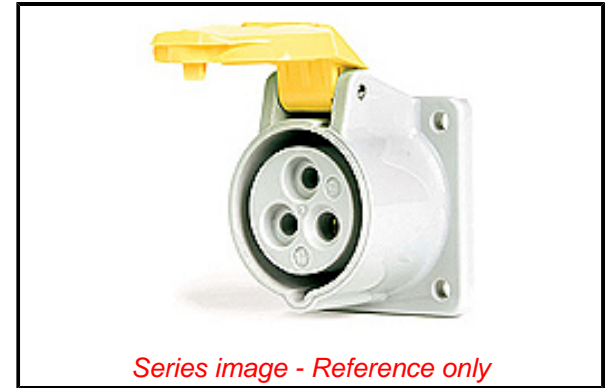

PLEASE CHECK WWW.MOLEX.COM FOR LATEST PART INFORMATION

Part Number: [1301500210](#)
Status: **Active**
Overview: [Heavy-Duty Industrial Wiring Devices](#)
Description: 60 Amp Safeway Pin and Sleeve Receptacle with Flip Lid, 3 Pole/4 Wire, 3ø 480V, Red

Documents:

[Drawing (PDF)](#) [RoHS Certificate of Compliance (PDF)](#)

Agency Certification

UL E145923

General

Product Family [Wiring Devices](#)
Series [130150](#)
Comments [IEC Configuration 309-1/309-2](#)
IP Rating [IP44](#)
NEMA Configuration [N/A](#)
Overview [Heavy-Duty Industrial Wiring Devices](#)
Product Name [Safeway](#)
Receptacle Type [Single](#)
Specialty [Pin and Sleeve](#)
Type [Receptacle](#)
UPC [78678872498](#)

Physical

Flange [Yes](#)
Flip Lid [Yes](#)
Gender [Female](#)
Length [N/A](#)
Locking Blade [No](#)
Poles [3-pole/4-wire](#)

Electrical

Cord Type [N/A](#)
Current - Maximum per Contact [60.0A](#)
GFCI [No](#)
Lighted Connector [No](#)
Voltage - Maximum [3ø 480V](#)

Material Info

Engineering Number [460R7](#)

Series image - Reference only

EU ELV

Not Relevant

EU RoHS

Not Reviewed

REACH SVHC

Not Reviewed

Halogen-Free

Status

Not Reviewed

For more information, please visit [Contact US](#)

China ROHS

Not Reviewed

ELV

Not Relevant

RoHS Phthalates

Not Reviewed

Search Parts in this Series

[130150 Series](#)