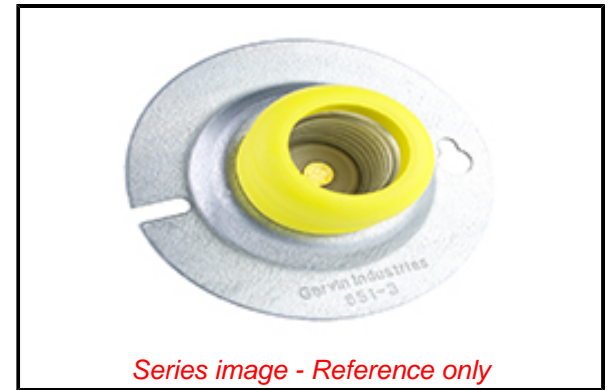

PLEASE CHECK WWW.MOLEX.COM FOR LATEST PART INFORMATION

Part Number: [1301520020](#)
Status: **Active**
Overview: [Lighting Accessories](#)
Description: Watertite Lamp Holder, 3.50" Cover Plate

Documents:

Physical

Cord Length - Primary N/A
 Cord Length - Secondary N/A
 Depth N/A
 Duty Wet Location
 Guard Included No
 Guard Type N/A
 Height N/A
 Length N/A
 Material - Guard N/A
 Packaging Type Bag
 Socket Construction N/A

Electrical

Bulb Type Incandescent
 Lamp Type N/A
 Lamp Wattage - Maximum N/A
 Lumens N/A
 On/Off Switch No
 Voltage (Fixture) - Maximum 600V DC

Material Info

Engineering Number 601

Series image - Reference only