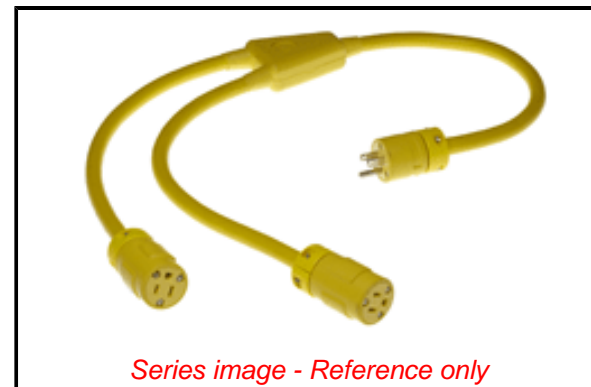

PLEASE CHECK WWW.MOLEX.COM FOR LATEST PART INFORMATION

Part Number: [1301540038](#)
Status: **Active**
Overview: [Heavy-Duty Industrial Wiring Devices](#)
Description: Super-Safeway Standard Molded Y Cordset, 2 Pole/3 Wire SOOW Cordset, Cordset Length 0.91m (3.0'), NEMA 5-15, 125V

Documents:

[Brochure (PDF)](#) [RoHS Certificate of Compliance (PDF)](#)

General

Product Family	Wiring Devices
Series	130154
IP Rating	N/A
NEMA Configuration	NEMA 5-15
Overview	Heavy-Duty Industrial Wiring Devices
Product Name	Super-Safeway
Receptacle Type	Duplex
Specialty	N/A
Type	Molded Y Cordset
UPC	78678800600

Physical

Flange	No
Flip Lid	No
Gender	Male-Female
Length	0.91m (3.0')
Locking Blade	No
Poles	2-pole/3-wire

Electrical

Cord Type	12/3 SOOW
Current - Maximum per Contact	15.0A
GFCI	No
Lighted Connector	No
Voltage - Maximum	125V

Material Info

Engineering Number	1447-Y

EU ELV

Not Relevant

EU RoHS

Not Reviewed

REACH SVHC

Not Reviewed

Halogen-Free

Status

Not Reviewed

For more information, please visit [Contact US](#)

China ROHS

Not Reviewed

ELV

Not Relevant

RoHS Phthalates

Not Reviewed

Search Parts in this Series

[130154 Series](#)