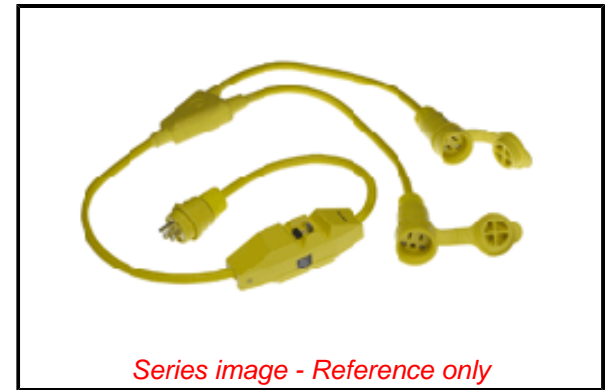

PLEASE CHECK WWW.MOLEX.COM FOR LATEST PART INFORMATION

Part Number: [1301540049](#)
Status: **Active**
Overview: [Watertite Extreme Wet-Location Wiring Solutions](#)
Description: Watertite Extreme Inline GFCI Molded Y Cordset, 2 Pole/3 Wire, Cordset Length 0.91m (3.0'), NEMA 5-15, 125V

Documents:

[Brochure (PDF)](#) [RoHS Certificate of Compliance (PDF)](#)

General

Product Family	Wiring Devices
Series	130154
IP Rating	IP67
NEMA Configuration	NEMA 5-15
Overview	Watertite Extreme Wet-Location Wiring Solutions
Product Name	Watertite Extreme
Receptacle Type	Duplex
Specialty	N/A
Type	Molded Y Cordset
UPC	78678835612

Physical

Cord Grip Body Size	F2 1/2"
Flange	No
Flip Lid	No
Gender	Male-Female
Length	0.91m (3.0')
Locking Blade	No
Poles	2-pole/3-wire

Electrical

Cord Type	12/3 SJOW
Current - Maximum per Contact	15.0A
GFCI	Yes-In-line
Lighted Connector	No
Voltage - Maximum	125V

Material Info

Engineering Number	14W47-Y-IN

EU ELV

Not Reviewed

EU RoHS

Not Reviewed

REACH SVHC

Not Reviewed

Halogen-Free

Status

Not Reviewed

For more information, please visit [Contact US](#)

China ROHS

Not Reviewed

ELV

Not Reviewed

RoHS Phthalates

Not Reviewed

Search Parts in this Series

[130154 Series](#)