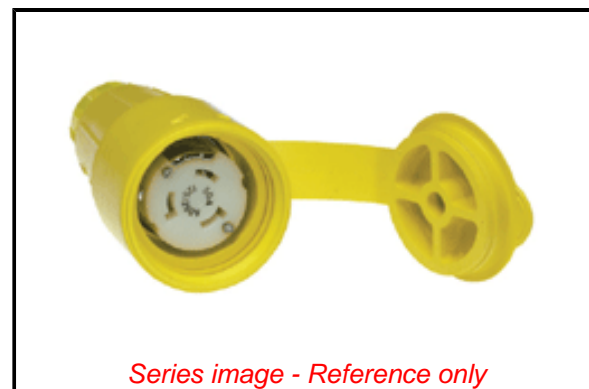

PLEASE CHECK WWW.MOLEX.COM FOR LATEST PART INFORMATION

Part Number: [1301550141](#)

Status: **Active**

Overview: [Watertite Extreme Wet-Location Wiring Solutions](#)

Description: Watertite Extreme Connector with California Style Locking Blade, 3 Pole/4 Wire, Non-NEMA, 50A/125V/250V, Cord Grip Body Size F5

Documents:

[Brochure (PDF)](#)

[RoHS Certificate of Compliance (PDF)](#)

Agency Certification

CSA LR6837
UL E10176

General

Product Family Wiring Devices
Series [130155](#)
IP Rating IP67
NEMA Configuration Non-NEMA Locking CA
Overview [Watertite Extreme Wet-Location Wiring Solutions](#)
Product Name Watertite Extreme
Receptacle Type Single
Specialty N/A
Type Connector
UPC 78678801470

Physical

Cord Grip Body Size F5 1 1/4"
Flange No
Flip Lid No
Gender Female
Length N/A
Locking Blade Yes
Net Weight 773.827/g
Poles 3-pole/4-wire

Electrical

Cord Type N/A
Current - Maximum per Contact 50.0A
GFCI No
Lighted Connector No
Voltage - Maximum 250V

Material Info

Engineering Number CS63W64

Series image - Reference only

EU ELV

Not Relevant

EU RoHS

Not Relevant

REACH SVHC

Not Relevant

Halogen-Free

Status

Not Relevant

For more information, please visit [Contact US](#)

China ROHS

Not Relevant

ELV

Not Relevant

RoHS Phthalates

Not Relevant

Search Parts in this Series

[130155 Series](#)