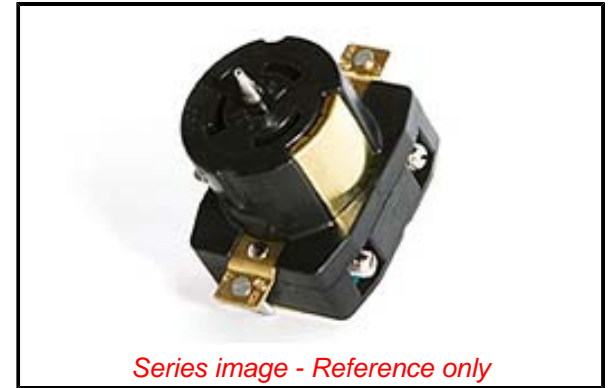

PLEASE CHECK WWW.MOLEX.COM FOR LATEST PART INFORMATION

Part Number: [1301550158](#)
Status: **Active**
Overview: [Heavy-Duty Industrial Wiring Devices](#)
Description: Safeway Single Receptacle with California Style Locking Blade, 3 Pole/4 Wire, Non-NEMA, 3Ø 250V

Documents:

[Brochure (PDF)](#)

[RoHS Certificate of Compliance (PDF)](#)

General

Product Family	Wiring Devices
Series	130155
IP Rating	N/A
NEMA Configuration	Non-NEMA Locking CA
Overview	Heavy-Duty Industrial Wiring Devices
Product Name	Safeway
Receptacle Type	Single
Specialty	N/A
Type	Receptacle
UPC	78678801023

Physical

Flange	No
Flip Lid	No
Gender	Female
Length	N/A
Locking Blade	Yes
Poles	3-pole/4-wire

Electrical

Cord Type	N/A
Current - Maximum per Contact	50.0A
GFCI	No
Lighted Connector	No
Voltage - Maximum	3Ø 250V

Material Info

Engineering Number	CS8369

EU ELV

Not Reviewed

EU RoHS

Not Reviewed

REACH SVHC

Not Reviewed

Halogen-Free

Status

Not Reviewed

For more information, please visit [Contact US](#)

China ROHS

Not Reviewed

ELV

Not Reviewed

RoHS Phthalates

Not Reviewed

Search Parts in this Series

[130155 Series](#)