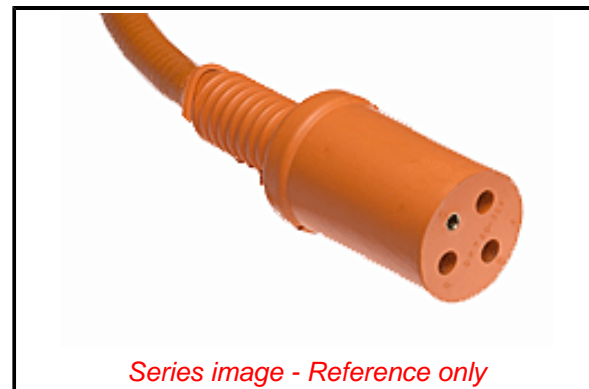

PLEASE CHECK WWW.MOLEX.COM FOR LATEST PART INFORMATION

Part Number: [1301550184](#)
Status: **Active**
Overview: [Watertite Extreme Wet-Location Wiring Solutions](#)
Description: Woodhead Heavy Duty, Molded Multi-Pin Connector, 60A, 6/4 SOOW Cable, 1.98m (6.5') Cord Length

Documents:

[RoHS Certificate of Compliance (PDF)](#)

General

Product Family	Wiring Devices
Series	130155
IP Rating	IP67
NEMA Configuration	Non-NEMA
Overview	Watertite Extreme Wet-Location Wiring Solutions
Product Name	Watertite Extreme
Receptacle Type	Single
Specialty	Molded Mutli-Pin
Type	Connector
UPC	78678852686

Physical

Flange	No
Flip Lid	No
Gender	Female
Length	N/A
Locking Blade	No
Poles	4

Electrical

Cord Type	6/4 SOOW
Current - Maximum per Contact	60.0A
GFCI	No
Lighted Connector	No
Voltage - Maximum	600V

Material Info

Engineering Number	DW760-60F

EU ELV

Not Reviewed

EU RoHS

Not Reviewed

REACH SVHC

Not Reviewed

Halogen-Free

Status

Not Reviewed

For more information, please visit [Contact US](#)

China ROHS

Not Reviewed

ELV

Not Reviewed

RoHS Phthalates

Not Reviewed

Search Parts in this Series

[130155 Series](#)