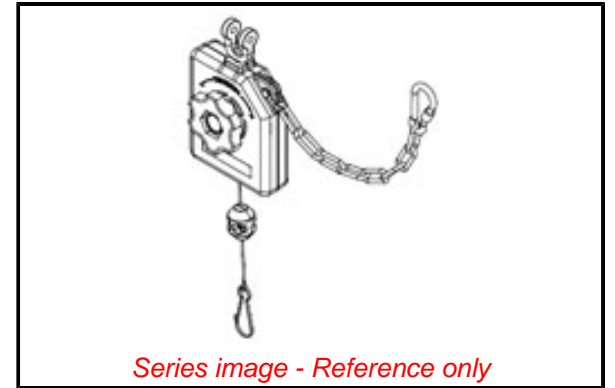

PLEASE CHECK WWW.MOLEX.COM FOR LATEST PART INFORMATION

Part Number: [1301730048](#)
Status: **Active**
Overview: [Aero-Motive Retractors](#)
Description: Aero-Motive Light Industrial Duty Retractor, Weight Range 0.9-1.8kg (2.0-4.0 lb), 1.60m (5.25') Travel

Documents:

[Drawing (PDF)](#) [RoHS Certificate of Compliance (PDF)](#)

General

Product Family	Tool Supports
Series	130173
Cable Length	1.60m (5.24')
Duty	Light
Overview	Aero-Motive Retractors
Product Name	Aero-Motive
Type	Retractors
UPC	78678858878

Physical

Cable Diameter	N/A
Cable Movement	Constant Retraction
Drum Lock	None
Material - Housing	ABS
Mounting Style	Hanging
Packaging Type	Carton
Travel Distance	1.60m (5.25')
Weight Range	0.9-1.8kg (2.0-4.0 lb)
Wire/Cable Type	Nylon Cord

Material Info

Engineering Number	RB4

Reference - Drawing Numbers

Sales Drawing	SD-130173-001

EU ELV

Not Relevant

EU RoHS

Not Reviewed

REACH SVHC

Not Reviewed

Halogen-Free

Status

Not Reviewed

For more information, please visit [Contact US](#)

China ROHS

Not Reviewed

ELV

Not Relevant

RoHS Phthalates

Not Reviewed

Search Parts in this Series

[130173 Series](#)