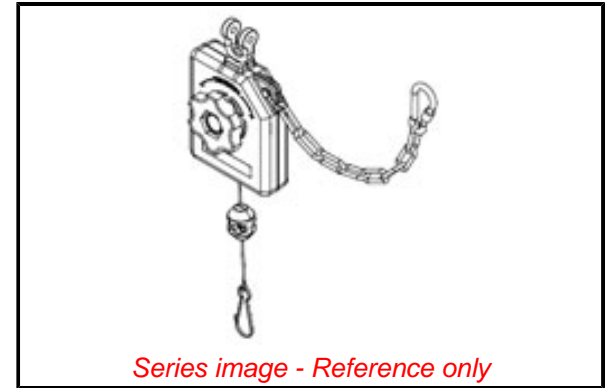

PLEASE CHECK WWW.MOLEX.COM FOR LATEST PART INFORMATION

Part Number: [1301730055](#)
Status: **Active**
Overview: [Aero-Motive Retractors](#)
Description: Aero-Motive Light Industrial Duty Retractor, Weight Range 1.8-2.7kg (4.0-6.0 lb), 2.00m (6.60') Travel

Documents:

[Drawing (PDF)](#) [RoHS Certificate of Compliance (PDF)](#)

General

Product Family	Tool Supports
Series	130173
Cable Length	2.0m (6.56')
Duty	Light
Overview	Aero-Motive Retractors
Product Name	Aero-Motive
Type	Retractors
UPC	78678858890

Physical

Cable Diameter	N/A
Cable Movement	Constant Retraction
Drum Lock	None
Material - Housing	ABS
Mounting Style	Hanging
Net Weight	1.540/kg
Packaging Type	Carton
Travel Distance	2.0m (6.60')
Weight Range	1.8-2.7kg (4.0-6.0 lb)
Wire/Cable Type	Nylon-covered Steel Cable

Material Info

Engineering Number	RF6

Reference - Drawing Numbers

Sales Drawing	SD-130173-002

Series image - Reference only

EU ELV

Not Relevant

EU RoHS

Not Relevant

REACH SVHC

Not Reviewed

Halogen-Free

Status

Not Reviewed

For more information, please visit [Contact US](#)

China ROHS

Not Relevant

ELV

Not Relevant

RoHS Phthalates

Not Reviewed

Search Parts in this Series

[130173 Series](#)