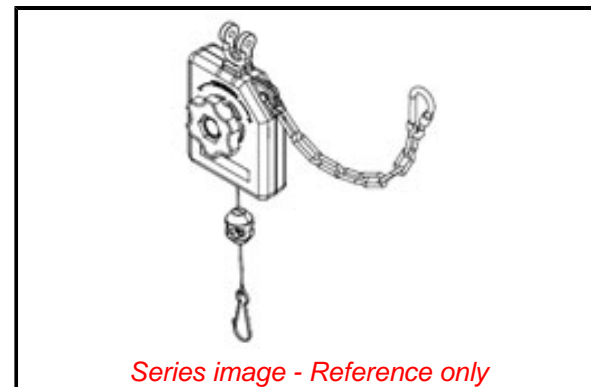

PLEASE CHECK WWW.MOLEX.COM FOR LATEST PART INFORMATION

Part Number: [1301730057](#)
Status: **Active**
Overview: [Aero-Motive Retractors](#)
Description: Aero-Motive Light Industrial Duty Retractor, Weight Range 21.8-2.7kg (4.0-6.0 lb), 2.00m (6.60') Travel

Documents:

[Drawing (PDF)](#) [RoHS Certificate of Compliance (PDF)](#)

General

Product Family	Tool Supports
Series	130173
Cable Length	2.0m (6.56')
Duty	Light
Overview	Aero-Motive Retractors
Product Name	Aero-Motive
Type	Retractors
UPC	78678858894

Physical

Cable Diameter	N/A
Cable Movement	Constant Retraction
Drum Lock	None
Material - Housing	ABS
Mounting Style	Hanging
Packaging Type	Carton
Travel Distance	2.0m (6.60')
Weight Range	1.8-2.7kg (4.0-6.0 lb)
Wire/Cable Type	Nylon-covered Steel Cable

Material Info

Engineering Number	RF6SC

Reference - Drawing Numbers

Sales Drawing	SD-130173-002

Series image - Reference only

EU ELV

Not Reviewed

EU RoHS

Not Reviewed

REACH SVHC

Not Reviewed

Halogen-Free

Status

Not Reviewed

For more information, please visit [Contact US](#)

China ROHS

Not Reviewed

ELV

Not Reviewed

RoHS Phthalates

Not Reviewed

Search Parts in this Series

[130173 Series](#)

PLEASE CHECK WWW.MOLEX.COM FOR LATEST PART INFORMATION