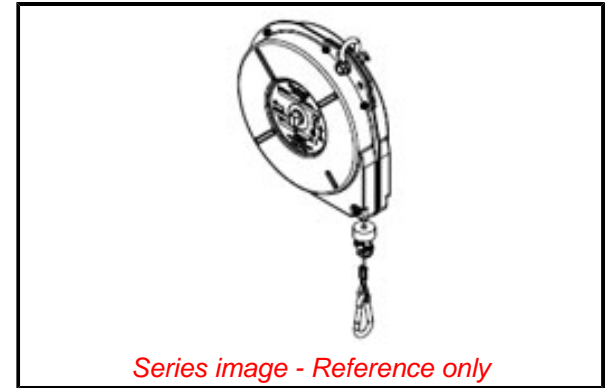

PLEASE CHECK WWW.MOLEX.COM FOR LATEST PART INFORMATION

Part Number: [1301750011](#)
Status: **Active**
Overview: [Aero-Motive Retractors](#)
Description: Aero-Motive Standard Industrial Duty Retractor, Weight Range 3.6-10.0kg (8.0-22.0 lb), 2.40m (8.0') Travel

Documents:

[Drawing (PDF)](#) [RoHS Certificate of Compliance (PDF)](#)

General

Product Family	Tool Supports
Series	130175
Cable Length	2.40m (7.87')
Duty	Standard
Overview	Aero-Motive Retractors
Product Name	Aero-Motive
Type	Retractors
UPC	78678883761

Physical

Cable Diameter	2.38mm (.094")
Cable Movement	Constant Retraction
Drum Lock	None
Material - Housing	Steel
Mounting Style	Hanging
Packaging Type	Carton
Travel Distance	2.40m (8.0')
Weight Range	3.6-10.0kg (8.0-22.0 lb)
Wire/Cable Type	Stranded Steel Aircraft Cable

Material Info

Engineering Number	22F

Reference - Drawing Numbers

Sales Drawing	SD-130175-002

EU ELV

Not Relevant

EU RoHS

Not Reviewed

REACH SVHC

Not Reviewed

Halogen-Free

Status

Not Reviewed

For more information, please visit [Contact US](#)

China ROHS

Not Reviewed

ELV

Not Relevant

RoHS Phthalates

Not Reviewed

Search Parts in this Series

[130175 Series](#)

PLEASE CHECK WWW.MOLEX.COM FOR LATEST PART INFORMATION