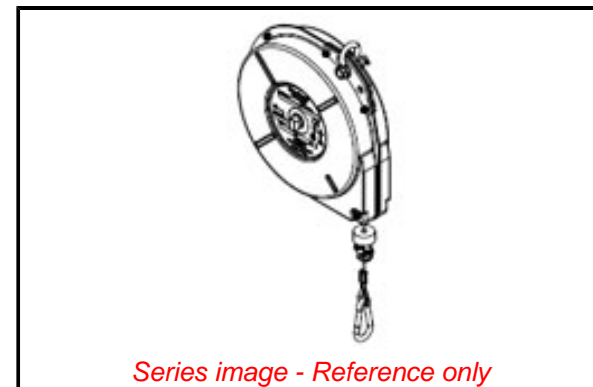

PLEASE CHECK WWW.MOLEX.COM FOR LATEST PART INFORMATION

Part Number: [1301750016](#)
Status: **Active**
Overview: [Aero-Motive Retractors](#)
Description: Aero-Motive Retractor with Ratchet Lock, Weight Range 0.5-2.3kg (1.0-5.0 lb), 2.40m (8.0') Travel

Documents:

[Drawing (PDF)](#) [RoHS Certificate of Compliance (PDF)](#)

General

Product Family	Tool Supports
Series	130175
Cable Length	2.40m (7.87')
Duty	Standard
Overview	Aero-Motive Retractors
Product Name	Aero-Motive
Type	Retractors
UPC	78678861090

Physical

Cable Diameter	2.38mm (.094")
Cable Movement	Constant Ratchet, Constant Ratchet On/Off
Drum Lock	None
Material - Housing	Steel
Mounting Style	Hanging
Packaging Type	Carton
Travel Distance	2.40m (8.0')
Weight Range	0.5-2.3kg (1.0-5.0 lb)
Wire/Cable Type	Stranded Steel Aircraft Cable

Material Info

Engineering Number	5FLR

Reference - Drawing Numbers

Sales Drawing	SD-130175-003

EU ELV

Not Reviewed

EU RoHS

Not Reviewed

REACH SVHC

Not Reviewed

Halogen-Free

Status

Not Reviewed

For more information, please visit [Contact US](#)

China ROHS

Not Reviewed

ELV

Not Reviewed

RoHS Phthalates

Not Reviewed

Search Parts in this Series

[130175 Series](#)

PLEASE CHECK WWW.MOLEX.COM FOR LATEST PART INFORMATION