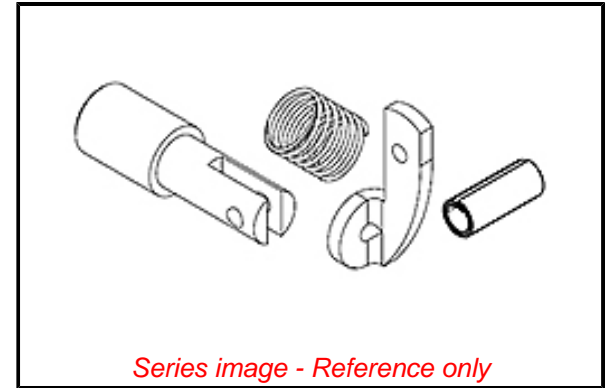

PLEASE CHECK WWW.MOLEX.COM FOR LATEST PART INFORMATION

Part Number: [1301790288](#)
Status: **Active**
Overview: [Aero-Motive Repair Parts and Accessories](#)
Description: Drum Lock Kit for JA, KA and EB Balancers

Documents:
[RoHS Certificate of Compliance (PDF)](#)

General

Product Family	Tool Supports
Series	130179
Cable Length	N/A
Duty	N/A
Overview	Aero-Motive Repair Parts and Accessories
Product Name	Aero-Motive
Type	Kit, Replacement Part
UPC	78678884900

Physical

Cable Diameter	N/A
Cable Movement	N/A
Drum Lock	None
Mounting Style	N/A
Packaging Type	Carton
Travel Distance	N/A
Weight Range	N/A
Wire/Cable Type	N/A

Material Info

Engineering Number	DLKK

EU ELV

Not Reviewed

EU RoHS

Not Reviewed

REACH SVHC

Not Reviewed

Halogen-Free

Status

Not Reviewed

For more information, please visit [Contact US](#)

China ROHS

Not Reviewed

ELV

Not Reviewed

RoHS Phthalates

Not Reviewed

China RoHS

Search Parts in this Series

[130179 Series](#)

PLEASE CHECK WWW.MOLEX.COM FOR LATEST PART INFORMATION