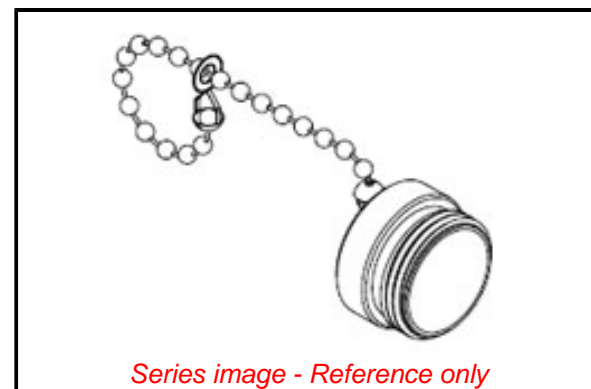

PLEASE CHECK WWW.MOLEX.COM FOR LATEST PART INFORMATION

Part Number: [1302011115](#)
Status: **Active**
Overview: [Brad Mini-Change Connectors](#)
Description: Mini-Change 1"-16 UN External Thread Closure Cap, Zinc Die-Cast with Black Epoxy, with Loop

Documents:

[Drawing (PDF)](#) [RoHS Certificate of Compliance (PDF)](#)

General

Product Family	Field Attachable / Accessories
Series	130201
Comments	nickel plated steel bead chain with loop included
IP Rating	N/A
Material - Contact	N/A
Overview	Brad Mini-Change Connectors
Product Name	Mini-Change
Type	Accessory - Closure Cap
UPC	78678821196

Physical

Cable Diameter	N/A
Coupling Type	External Thread
Diagnostics / LEDs	No
Diagnostics Port	No
Gender	N/A
Keyway	N/A
Material - Connector Body	Zinc Die-Cast with Black Epoxy
Material - Coupling Nut	N/A
Material - Plating Mating	n/a
Net Weight	66.000/g
Orientation	N/A
Poles	N/A
Temperature Range - Operating	N/A
Wire Size AWG	N/A

Electrical

Current - Maximum per Contact	N/A
Voltage - Maximum	N/A

Material Info

Engineering Number	65-0102

Reference - Drawing Numbers

Sales Drawing	SD-130201-0229-001

Series image - Reference only

EU ELV

Compliant

EU RoHS

Compliant

REACH SVHC

Not Contained Per -
D(2020)9139-DC (19
Jan 2021)

Halogen-Free

Status

Not Relevant

For more information, please visit [Contact US](#)

China ROHS

Not Relevant

ELV

Compliant

RoHS Phthalates

Not Contained

Search Parts in this Series

[130201](#) Series