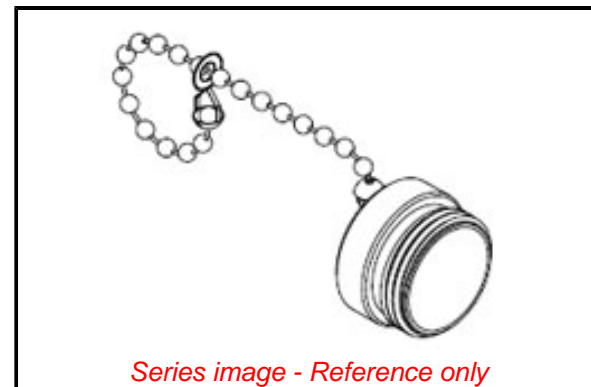

PLEASE CHECK WWW.MOLEX.COM FOR LATEST PART INFORMATION

Part Number: [1302011119](#)
Status: **Active**
Overview: [Brad Mini-Change Connectors](#)
Description: Mini-Change 1 1/8"-16 UN External Thread Closure Cap, Stainless Steel, with Loop

Documents:

[Drawing (PDF)](#) [RoHS Certificate of Compliance (PDF)](#)

General

Product Family	Field Attachable / Accessories
Series	130201
Comments	stainless steel bead chain with loop included
IP Rating	N/A
Material - Contact	N/A
Overview	Brad Mini-Change Connectors
Product Name	Mini-Change
Type	Accessory - Closure Cap
UPC	78678831409

Physical

Cable Diameter	N/A
Coupling Type	External Thread
Diagnostics / LEDs	No
Diagnostics Port	No
Gender	N/A
Keyway	N/A
Material - Connector Body	Stainless Steel
Material - Coupling Nut	N/A
Material - Plating Mating	n/a
Net Weight	36.280/g
Orientation	N/A
Poles	N/A
Temperature Range - Operating	N/A
Wire Size AWG	N/A

Electrical

Current - Maximum per Contact	N/A
Voltage - Maximum	N/A

Material Info

Engineering Number	65-0104SS

Reference - Drawing Numbers

Sales Drawing	SD-130201-0231-001

Series image - Reference only

EU ELV

Not Relevant

EU RoHS

Compliant

REACH SVHC

Not Reviewed

Halogen-Free

Status

Not Reviewed

For more information, please visit [Contact US](#)

China ROHS

ELV

RoHS Phthalates

China RoHS

Green Image

Not Relevant

Not Contained

Search Parts in this Series

[130201](#) Series