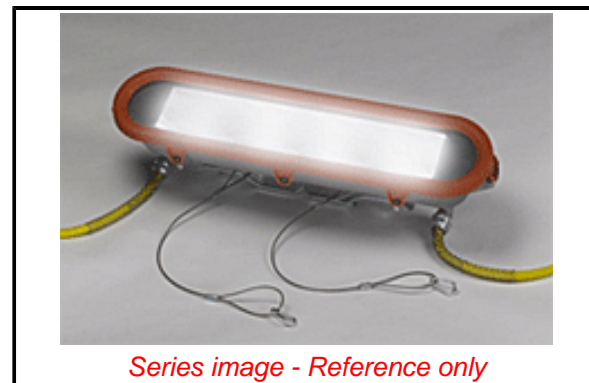

**Physical**

Cord Length - Primary	7.62m (25.0')
Cord Length - Secondary	N/A
Depth	176.90m (6.960")
Duty	Hazardous
Guard Included	No
Guard Type	N/A
Height	166.50mm (6.555")
Length	706.37mm (27.810")
Material - Globe	Clear Polycarbonate
Material - Guard	Silicone Rubber
Mounting Style	Variable
Packaging Type	Carton
Socket Construction	N/A

**Electrical**

Bulb Type	LED
Cord Type - Primary	14/3 SOOW
Lamp Type	20W LED
Lamp Wattage - Maximum	20W x 4
Lumens	5270
On/Off Switch	No
Voltage (Fixture) - Maximum	120V, 277V

**Material Info**

Engineering Number	1076HZ25025143
--------------------	----------------