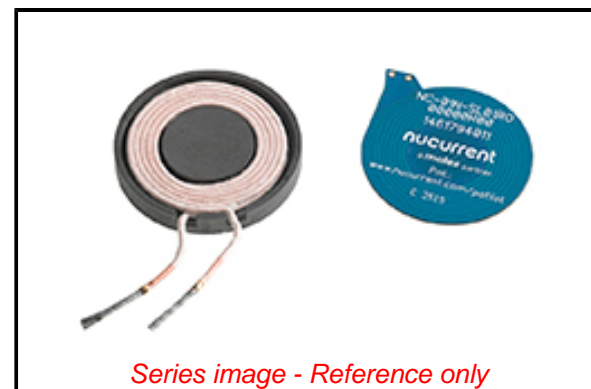

PLEASE CHECK WWW.MOLEX.COM FOR LATEST PART INFORMATION

Part Number: [1461794011](#)
Status: **Active**
Overview: PowerLife Wireless Charging Coils
Description: PowerLife Wireless Charging Coil, Transmit and Receive, Low Frequency, Wearable, 2.5W

Documents:

Drawing (PDF)	Application Specification 1461794011-AS (PDF)
3D Model	Packaging Specification 1461794011-001 (PDF)
3D Model (PDF)	Datasheet (PDF)
Product Specification 1461794011-000 (PDF)	RoHS Certificate of Compliance (PDF)

General

Product Family	Antennas
Series	146179
Comments	Powered with NuCurrent Technology
Component Type	Wireless Power Coil
Function	Power
Overview	PowerLife Wireless Charging Coils
Product Name	PowerLife
Protocol	N/A
Type	Wireless Power Coil
UPC	889056499910

Physical

Cable Length	N/A
Length	N/A
Material - Coil	Flex (Receive), Wire (Transmit)
Mounting Style	N/A
Net Weight	0.731/g
Outer Diameter	25.10mm (Receive), 27.00mm (Transmit)
Packaging Type	Tray
Thickness	0.54mm (Receive), 3.70mm (Transmit)
Width	N/A

Electrical

Direct Current Resistance	38m Ω (Transmit), 550m Ω (Receive)
Electrical Connectivity	Copper Flex and Wire
Equivalent Series Resistance	42m Ω @ 200kHz (Transmit), 685m Ω @ 200kHz (Receive)
Frequency	Low
Inductance	5.60 μH (Transmit), 9.60 μH (Receive)

Material Info

Reference - Drawing Numbers

Application Specification	1461794011-AS
Packaging Specification	1461794011-001
Product Specification	1461794011-000
Sales Drawing	1461794011-000

EU ELV

Not Relevant

EU RoHS

Compliant

REACH SVHC

Not Contained Per -
D(2021)4569-DC (8
July 2021)

Halogen-Free

Status

Low-Halogen

For more information, please visit [Contact US](#)

China ROHS

ELV

RoHS Phthalates

China RoHS

Green Image

Not Relevant

Not Contained

Search Parts in this Series

146179 Series