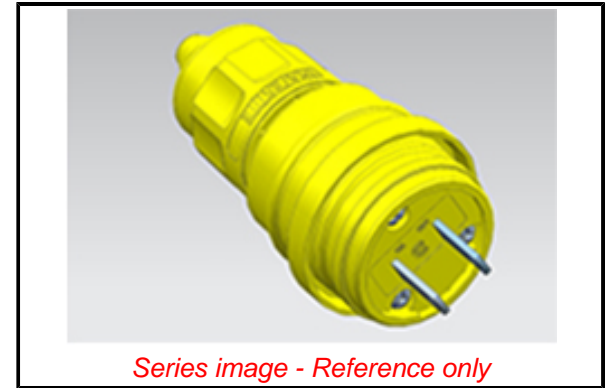

PLEASE CHECK WWW.MOLEX.COM FOR LATEST PART INFORMATION

Part Number: [1301460012](#)
Status: **Active**
Overview: [Watertite Wet-Location Wiring Solutions](#)
Description: Watertite Extreme Plug, 2 Pole/2 Wire, NEMA 1-15, 125V, Cord Grip Body Size F2, Silicone Husk

Documents:

[Drawing (PDF)](#)

[Datasheet (PDF)](#)

[RoHS Certificate of Compliance (PDF)](#)

Agency Certification

CSA LR6837
UL E10176

General

Product Family Wiring Devices
Series [130146](#)
IP Rating IP69K
NEMA Configuration NEMA 1-15
Overview [Watertite Wet-Location Wiring Solutions](#)
Product Name Watertite Extreme
Receptacle Type N/A
Specialty N/A
Type Plug
UPC 78678871000

Physical

Cord Grip Body Size F2 1/2"
Flange No
Flip Lid No
Gender Male
Length N/A
Locking Blade No
Poles 2-pole/2-wire

Electrical

Cord Type N/A
Current - Maximum per Contact 15.0A
GFCI No
Lighted Connector No
Voltage - Maximum 125V

Material Info

Engineering Number 14W04

Reference - Drawing Numbers

Sales Drawing 1301460012-000

EU ELV

Not Reviewed

EU RoHS

Not Reviewed

REACH SVHC

Not Reviewed

Halogen-Free

Status

Not Reviewed

For more information, please visit [Contact US](#)

China ROHS

Not Reviewed

ELV

Not Reviewed

RoHS Phthalates

Not Reviewed

Search Parts in this Series

[130146 Series](#)