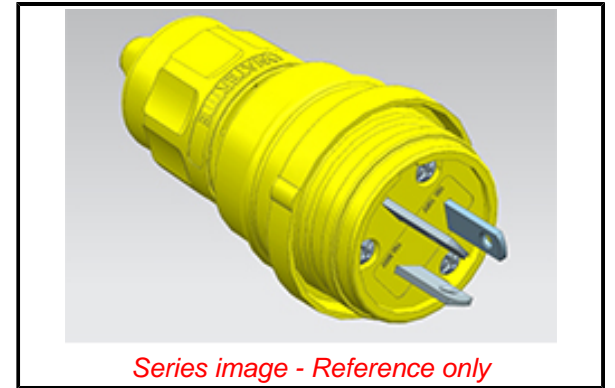

PLEASE CHECK WWW.MOLEX.COM FOR LATEST PART INFORMATION

Part Number: [1301460015](#)
Status: **Active**
Overview: [Watertite Wet-Location Wiring Solutions](#)
Description: Watertite Extreme Plug, 3 Pole/3 Wire, Non-NEMA, 15A/125V, 10A/250V, Cord Grip Body Size F2, Silicone Husk

Documents:

[Drawing \(PDF\)](#)

[Datasheet \(PDF\)](#)

[RoHS Certificate of Compliance \(PDF\)](#)

Agency Certification

CSA LR6837

General

Product Family Wiring Devices
 Series [130146](#)
 IP Rating IP69K
 NEMA Configuration Non-NEMA
 Overview [Watertite Wet-Location Wiring Solutions](#)
 Product Name Watertite Extreme
 Receptacle Type N/A
 Specialty N/A
 Type Plug
 UPC 78678871080

Physical

Cord Grip Body Size F2 1/2"
 Flange No
 Flip Lid No
 Gender Male
 Length N/A
 Locking Blade No
 Net Weight 126.098/g
 Poles 3-pole/3-wire

Electrical

Cord Type N/A
 Current - Maximum per Contact 15.0A
 GFCI No
 Lighted Connector No
 Voltage - Maximum 250V

Material Info

Engineering Number 14W07

Reference - Drawing Numbers

Sales Drawing 1301460015-000

Series image - Reference only

EU ELV

Not Relevant

EU RoHS