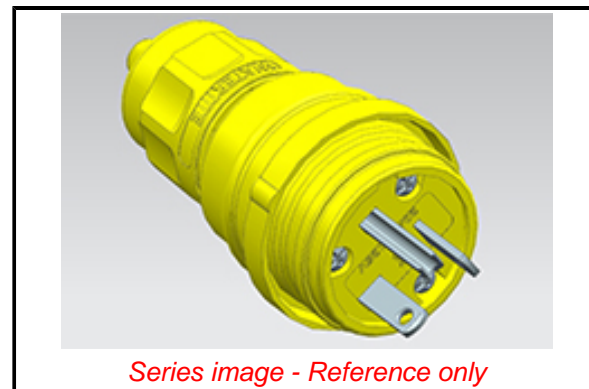

PLEASE CHECK WWW.MOLEX.COM FOR LATEST PART INFORMATION

Part Number: [1301460022](#)
Status: **Active**
Overview: Watertite Wet-Location Wiring Solutions
Description: Watertite Extreme Plug, 2 Pole/3 Wire, NEMA 5-20, 125V, Cord Grip Body Size F2, Silicone Husk

Documents:

[Drawing \(PDF\)](#) [Product Literature \(PDF\)](#)
[RoHS Certificate of Compliance \(PDF\)](#)

Agency Certification

CSA LR6837
 UL E10176

General

Product Family Wiring Devices
 Series [130146](#)
 Exclude SD Check Yes
 IP Rating IP69K
 NEMA Configuration NEMA 5-20
 Overview [Watertite Wet-Location Wiring Solutions](#)
 Product Literature Order No 987651-9322
 Product Name Watertite Extreme
 Receptacle Type N/A
 Specialty N/A
 Type Plug
 UPC 78678871022

Physical

Cord Grip Body Size F2 1/2"
 Flange No
 Flip Lid No
 Gender Male
 Length N/A
 Locking Blade No
 Net Weight 126.098/g
 Poles 2-pole/3-wire

Electrical

Cord Type N/A
 Current - Maximum per Contact 20.0A
 GFCI No
 Lighted Connector No
 Voltage - Maximum 125V

Material Info

Engineering Number 14W33

Reference - Drawing Numbers

Sales Drawing 1301460022-000

Series image - Reference only

EU ELV

Not Relevant

EU RoHS