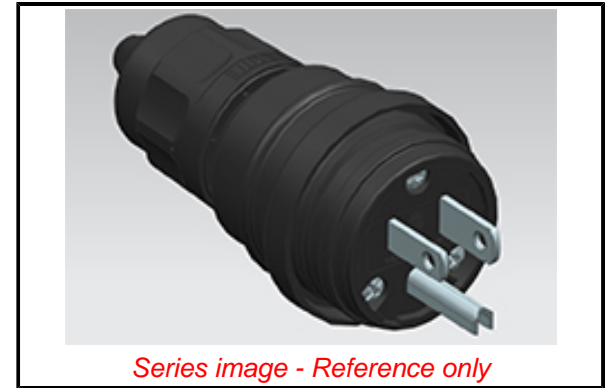

PLEASE CHECK WWW.MOLEX.COM FOR LATEST PART INFORMATION

Part Number: [1301460032](#)
Status: **Active**
Overview: [Watertite Wet-Location Wiring Solutions](#)
Description: Watertite Extreme Plug 2 Pole/3 Wire, NEMA 5-15, 125V, Cord Grip Body Size F2, Black, Silicone Husk

Documents:

[Drawing (PDF)](#) [Product Literature (PDF)](#)
[RoHS Certificate of Compliance (PDF)](#)

Agency Certification

CSA LR6837
UL E10176

General

Product Family [Wiring Devices](#)
Series [130146](#)
IP Rating [IP69K](#)
NEMA Configuration [NEMA 5-15](#)
Overview [Watertite Wet-Location Wiring Solutions](#)
Product Name [Watertite Extreme](#)
Receptacle Type [N/A](#)
Specialty [N/A](#)
Type [Plug](#)
UPC [78678871048](#)

Physical

Cord Grip Body Size [F2 1/2"](#)
Flange [No](#)
Flip Lid [No](#)
Gender [Male](#)
Length [N/A](#)
Locking Blade [No](#)
Net Weight [45.620/g](#)
Poles [2-pole/3-wire](#)

Electrical

Cord Type [N/A](#)
Current - Maximum per Contact [15.0A](#)
GFCI [No](#)
Lighted Connector [No](#)
Voltage - Maximum [125V](#)

Material Info

Engineering Number [14W47BLK](#)

Reference - Drawing Numbers

Sales Drawing [1301460031-000](#)

Series image - Reference only

EU ELV

Not Relevant

EU RoHS

Not Reviewed

REACH SVHC

Not Reviewed

Halogen-Free

Status

Not Reviewed

For more information, please visit [Contact US](#)

China ROHS

Not Reviewed

ELV

Not Relevant

RoHS Phthalates

Not Reviewed

Search Parts in this Series

[130146 Series](#)