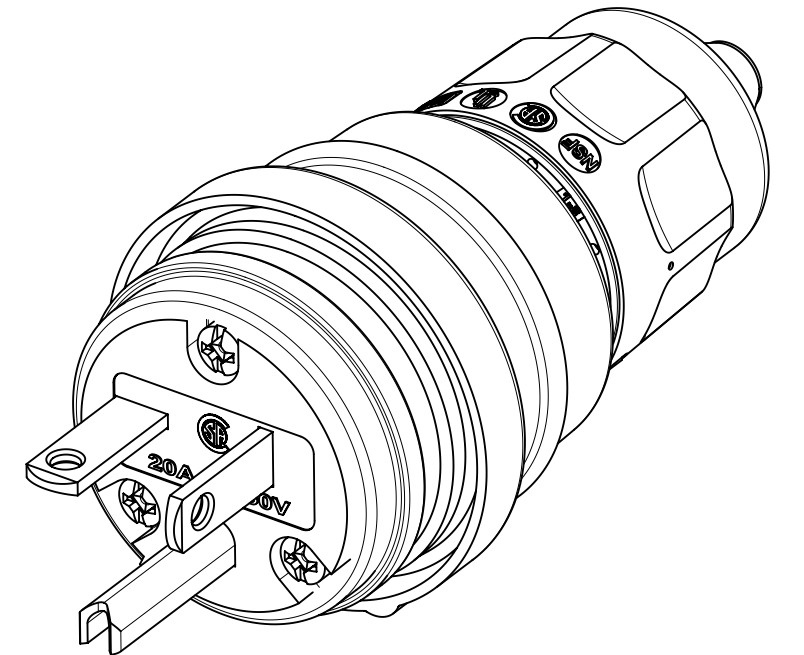

ORDER NO.	WOODHEAD NO.	COLOR
130146-0040	14W48	YELLOW
130146-0041	14W48BLK	BLACK

ITEM NO.	DESCRIPTIONS	MATERIAL	QTY.
1	BLADES	BRASS	3
2	RETAINING SCREWS	STAINLESS STEEL	3
3	TERMINAL SCREWS	BRASS, ZINC PLATED	3
4	INSERT	NYLON	1
5	TERMINAL COVER	POLYCARBONATE	1
6	HOUSING	SILICONE WITH NYLON THREAD	1
7	GROMMETS	RUBBER	5
8	FRICTION RING	NYLON	1
9	COMPRESSION NUT	NYLON	1
10	CABLE GLOVE	SILICONE	1

NOTES:
 1. SEE INSTRUCTION SHEET NUMBER 1301414770 FOR PRODUCT SPECIFICATION.
 2. CABLE RANGE FROM 0.375" TO 0.625"

THIS DRAWING CONTAINS INFORMATION THAT IS PROPRIETARY TO MOLEX ELECTRONIC TECHNOLOGIES, LLC AND SHOULD NOT BE USED WITHOUT WRITTEN PERMISSION																	
DIMENSION UNITS		SCALE		CURRENT REV DESC:													
INCH		NTS		<p style="text-align: center;">molex</p> <p style="text-align: center;">WATERTITE PLUG, 6-20P</p> <p style="text-align: center;">PRODUCT CUSTOMER DRAWING</p>													
GENERAL TOLERANCES (UNLESS SPECIFIED)																	
ANGULAR TOL ± 0.5°																	
4 PLACES ±																	
3 PLACES ± 0.005																	
2 PLACES ± 0.01				EC NO: 613686		2019/03/13		<table border="1"> <tr> <td>DOCUMENT NUMBER</td> <td>DOC TYPE</td> <td>DOC PART</td> <td>REVISION</td> </tr> <tr> <td>1301460040</td> <td>PSD</td> <td>000</td> <td>A1</td> </tr> </table>		DOCUMENT NUMBER	DOC TYPE	DOC PART	REVISION	1301460040	PSD	000	A1
DOCUMENT NUMBER	DOC TYPE	DOC PART	REVISION														
1301460040	PSD	000	A1														
1 PLACE ± 0.02				DRWN: VHANDI		2019/03/18											
0 PLACES ±				CHK'D: DNGUYEN62		2019/03/21											
DRAFT WHERE APPLICABLE MUST REMAIN WITHIN DIMENSIONS				THIRD ANGLE PROJECTION		DRAWING		SERIES									
				C-SIZE		130146		MATERIAL NUMBER									
								CUSTOMER									
								GENERAL MARKET									
								SHEET NUMBER									
								1 OF 1									