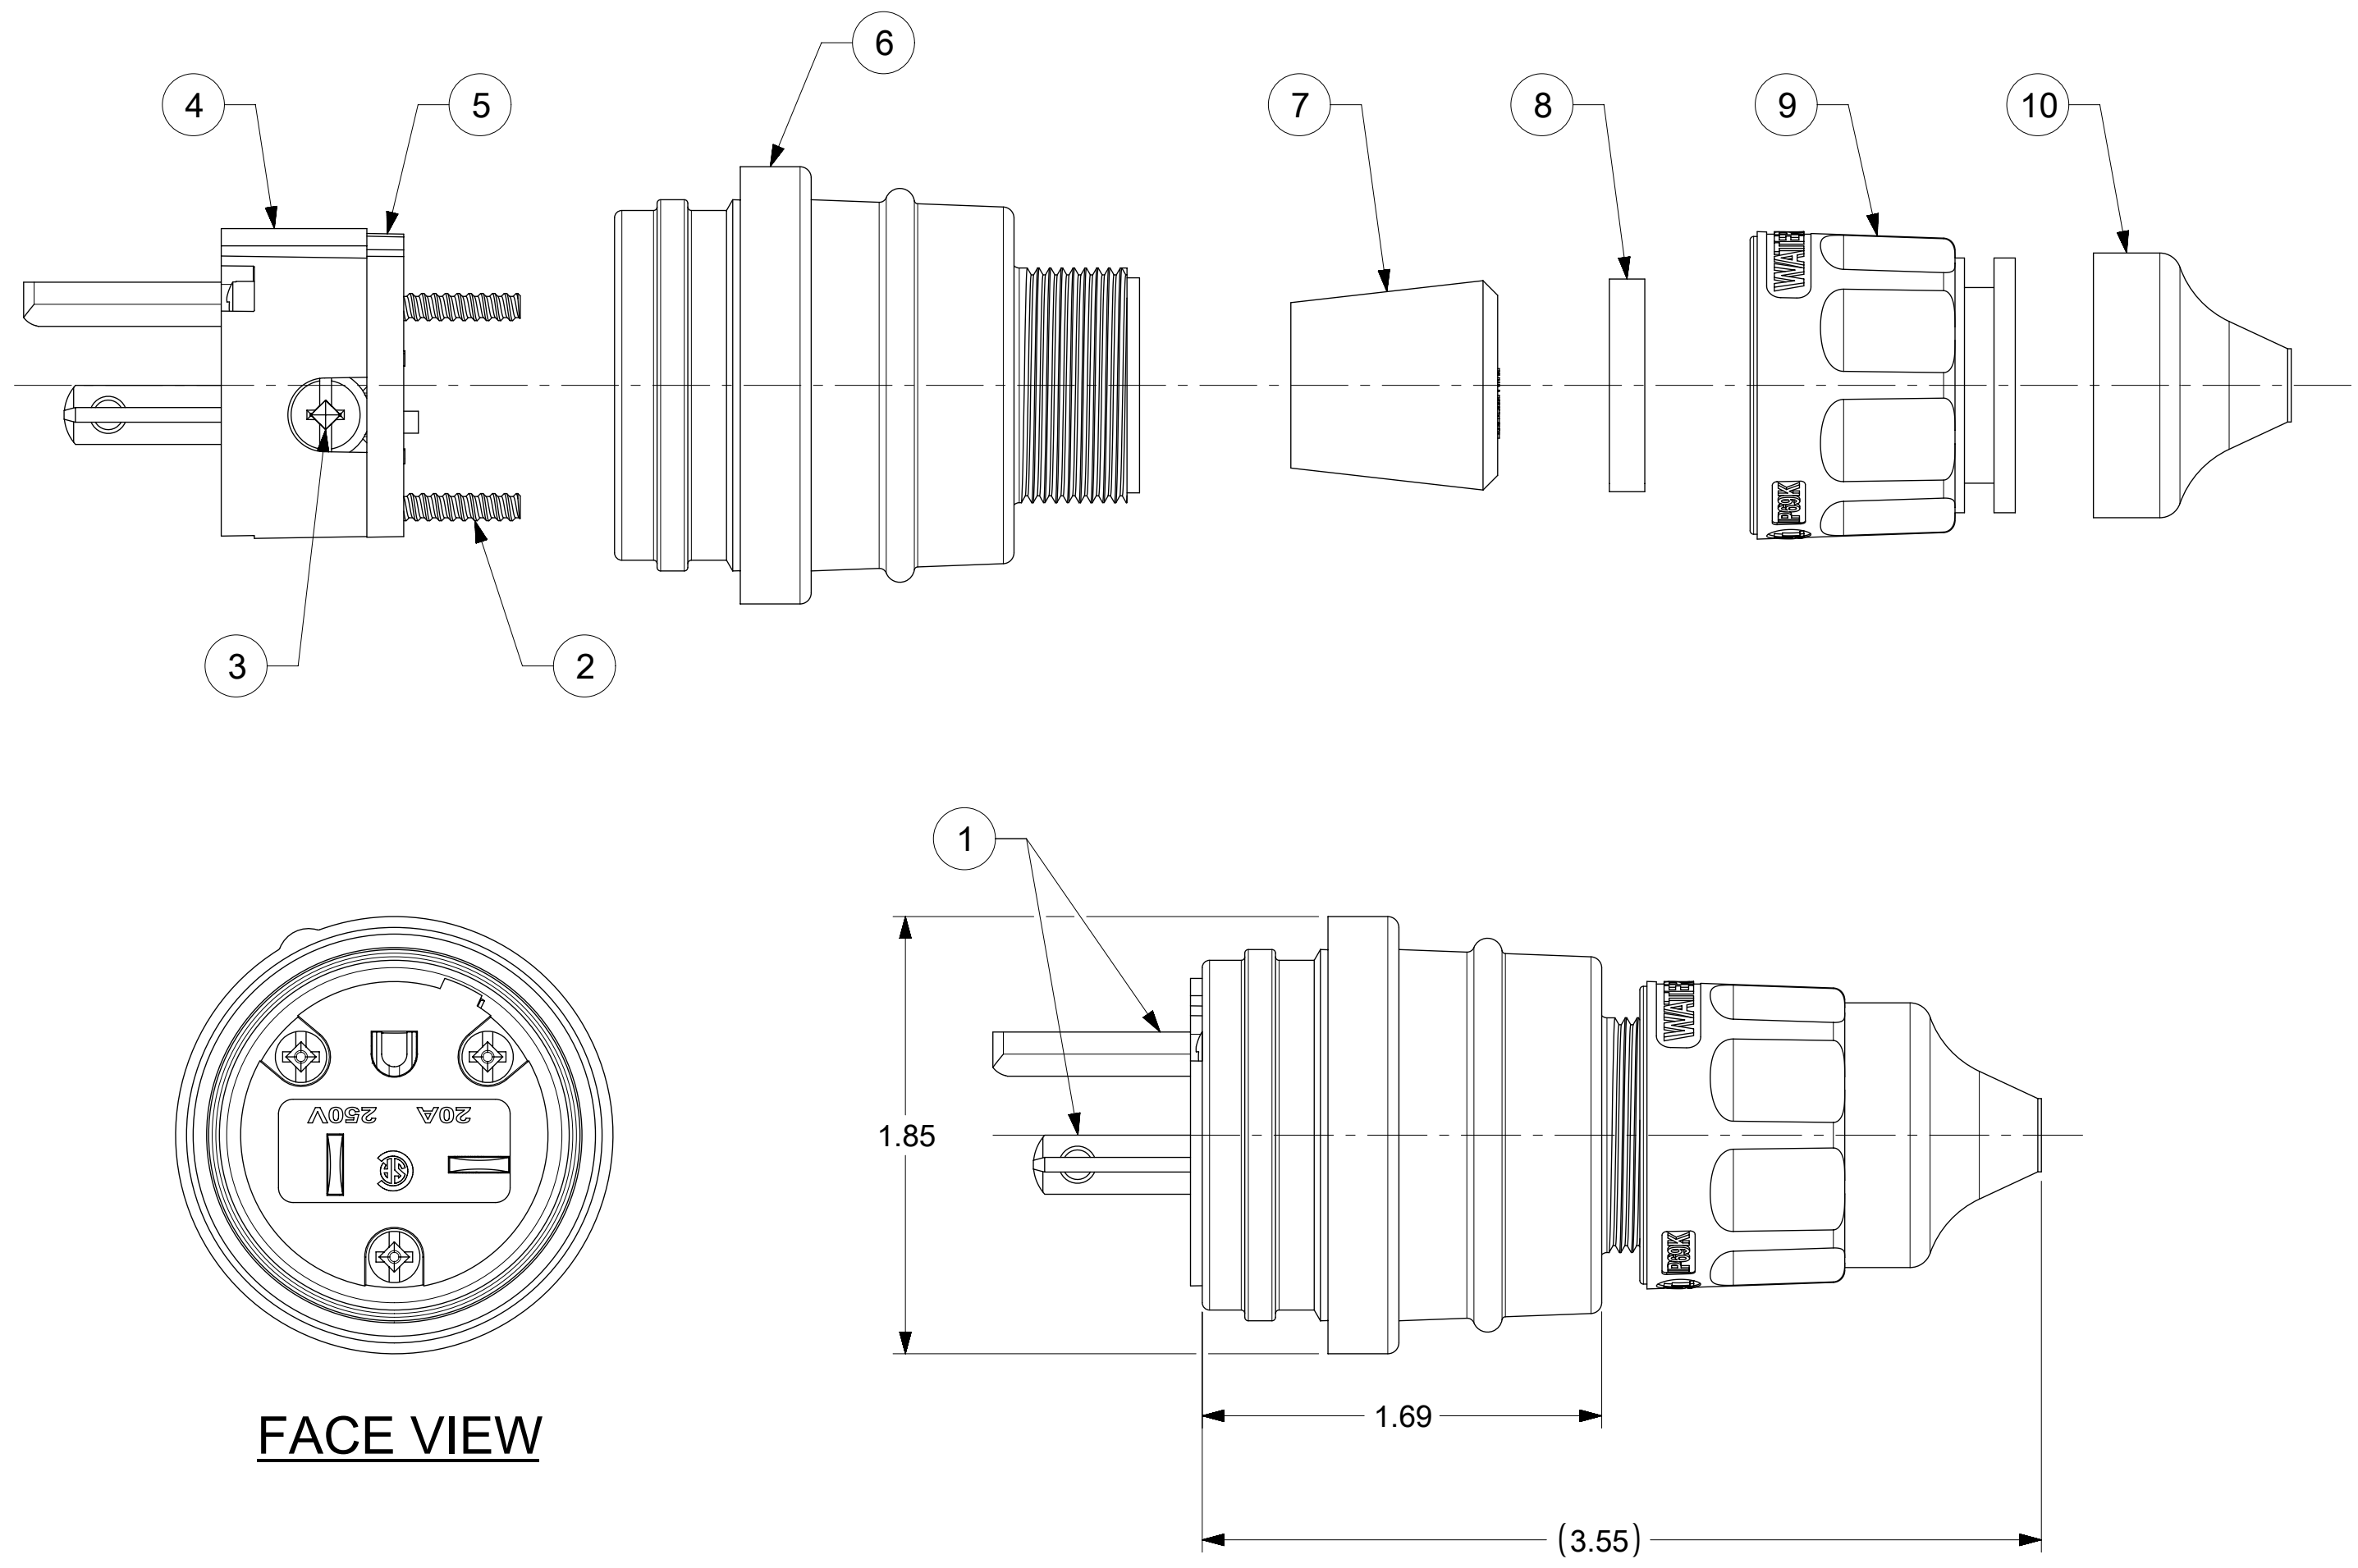

ORDER NO.	WOODHEAD NO.	COLOR
130146-0040	14W48	YELLOW
130146-0041	14W48BLK	BLACK

ITEM NO.	DESCRIPTIONS	MATERIAL	QTY.
1	BLADES	BRASS	3
2	RETAINING SCREWS	STAINLESS STEEL	3
3	TERMINAL SCREWS	BRASS, ZINC PLATED	3
4	INSERT	NYLON	1
5	TERMINAL COVER	POLYCARBONATE	1
6	HOUSING	SILICONE WITH NYLON THREAD	1
7	GROMMETS	RUBBER	5
8	FRICTION RING	NYLON	1
9	COMPRESSION NUT	NYLON	1
10	CABLE GLOVE	SILICONE	1

NOTES:
 1. SEE INSTRUCTION SHEET NUMBER 1301414770 FOR PRODUCT SPECIFICATION.
 2. CABLE RANGE FROM 0.375" TO 0.625"

THIS DRAWING CONTAINS INFORMATION THAT IS PROPRIETARY TO MOLEX ELECTRONIC TECHNOLOGIES, LLC AND SHOULD NOT BE USED WITHOUT WRITTEN PERMISSION																	
DIMENSION UNITS		SCALE		CURRENT REV DESC:													
INCH		NTS		<p style="text-align: center;">molex</p> <p style="text-align: center;">WATERTITE PLUG, 6-20P</p> <p style="text-align: center;">PRODUCT CUSTOMER DRAWING</p>													
GENERAL TOLERANCES (UNLESS SPECIFIED)																	
ANGULAR TOL ± 0.5°																	
4 PLACES ±																	
3 PLACES ± 0.005																	
2 PLACES ± 0.01				EC NO: 613686		2019/03/13		<table border="1"> <tr> <td>DOCUMENT NUMBER</td> <td>DOC TYPE</td> <td>DOC PART</td> <td>REVISION</td> </tr> <tr> <td>1301460040</td> <td>PSD</td> <td>000</td> <td>A1</td> </tr> </table>		DOCUMENT NUMBER	DOC TYPE	DOC PART	REVISION	1301460040	PSD	000	A1
DOCUMENT NUMBER	DOC TYPE	DOC PART	REVISION														
1301460040	PSD	000	A1														
1 PLACE ± 0.02				DRWN: VHANDI		2019/03/18											
0 PLACES ±				CHK'D: DNGUYEN62		2019/03/21											
DRAFT WHERE APPLICABLE MUST REMAIN WITHIN DIMENSIONS				THIRD ANGLE PROJECTION		DRAWING		SERIES									
				C-SIZE		130146		MATERIAL NUMBER									
								CUSTOMER									
								GENERAL MARKET									
								SHEET NUMBER									
								1 OF 1									