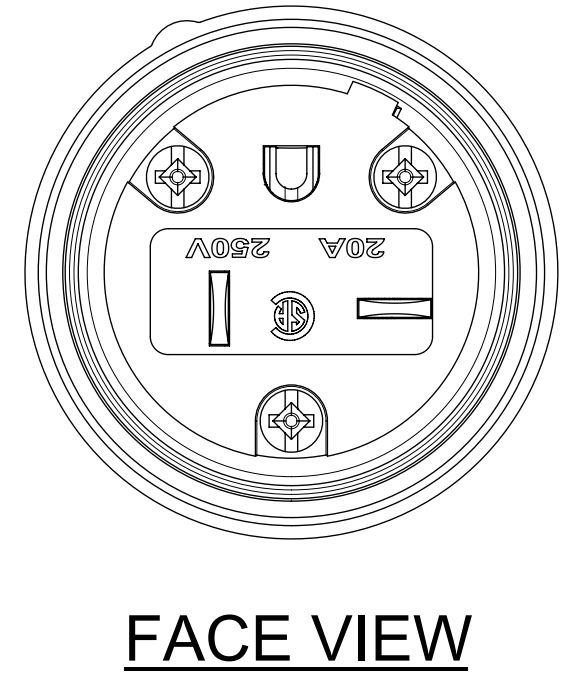

ORDER NO.	WOODHEAD NO.	COLOR
130146-0040	14W48	YELLOW
130146-0041	14W48BLK	BLACK

ITEM NO.	DESCRIPTIONS	MATERIAL	QTY.
1	BLADES	BRASS	3
2	RETAINING SCREWS	STAINLESS STEEL	3
3	TERMINAL SCREWS	BRASS, ZINC PLATED	3
4	INSERT	NYLON	1
5	TERMINAL COVER	POLYCARBONATE	1
6	HOUSING	SILICONE WITH NYLON THREAD	1
7	GROMMETS	RUBBER	5
8	FRICTION RING	NYLON	1
9	COMPRESSION NUT	NYLON	1
10	CABLE GLOVE	SILICONE	1

NOTES:
 1. SEE INSTRUCTION SHEET NUMBER 1301414770 FOR PRODUCT SPECIFICATION.
 2. CABLE RANGE FROM 0.375" TO 0.625"

THIS DRAWING CONTAINS INFORMATION THAT IS PROPRIETARY TO MOLEX ELECTRONIC TECHNOLOGIES, LLC AND SHOULD NOT BE USED WITHOUT WRITTEN PERMISSION																	
DIMENSION UNITS		SCALE		CURRENT REV DESC:													
INCH		NTS		<p style="text-align: center;">molex</p> <p style="text-align: center;">WATERTITE PLUG, 6-20P</p> <p style="text-align: center;">PRODUCT CUSTOMER DRAWING</p>													
GENERAL TOLERANCES (UNLESS SPECIFIED)																	
ANGULAR TOL ± 0.5°																	
4 PLACES ±																	
3 PLACES ± 0.005																	
2 PLACES ± 0.01				EC NO: 613686		2019/03/13		<table border="1"> <tr> <td>DOCUMENT NUMBER</td> <td>DOC TYPE</td> <td>DOC PART</td> <td>REVISION</td> </tr> <tr> <td>1301460040</td> <td>PSD</td> <td>000</td> <td>A1</td> </tr> </table>		DOCUMENT NUMBER	DOC TYPE	DOC PART	REVISION	1301460040	PSD	000	A1
DOCUMENT NUMBER	DOC TYPE	DOC PART	REVISION														
1301460040	PSD	000	A1														
1 PLACE ± 0.02				DRWN: VHANDI		2019/03/18											
0 PLACES ±				CHK'D: DNGUYEN62		2019/03/21											
DRAFT WHERE APPLICABLE MUST REMAIN WITHIN DIMENSIONS				THIRD ANGLE PROJECTION		DRAWING		SERIES									
				C-SIZE		130146		MATERIAL NUMBER									
								CUSTOMER									
								GENERAL MARKET									
								SHEET NUMBER									
								1 OF 1									