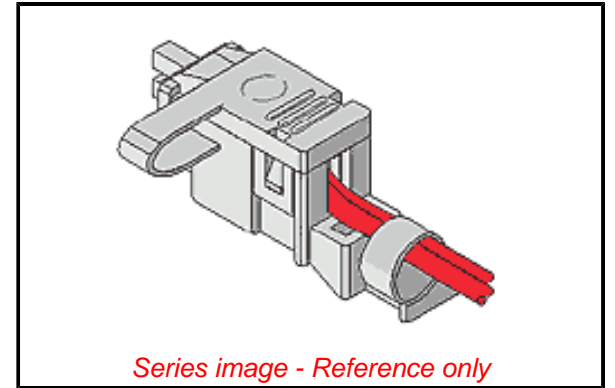

PLEASE CHECK WWW.MOLEX.COM FOR LATEST PART INFORMATION

Part Number: [0015040343](#)
Status: **Active**
Overview: Mini-Fit Family Power Connectors
Description: Mini-Fit Jr. Strain Relief, 8 Circuits, Natural

Documents:

[3D Model](#) [Packaging Specification PK-41995-001-001 (PDF)](#)
[Drawing (PDF)](#) [RoHS Certificate of Compliance (PDF)](#)
[3D Model (PDF)](#)

General

Product Family	Accessories
Series	41995
Component Type	Strain Relief
Overview	Mini-Fit Family Power Connectors
Product Name	Mini-Fit Jr.
UPC	800754221764

Physical

Circuits (Loaded)	8
Circuits (maximum)	8
Color - Resin	Natural
Gender	Dual
Material - Resin	Nylon
Net Weight	5.692/g
Number of Rows	2
Packaging Type	Bag
Temperature Range - Operating	-40° to +105°C

Material Info

Engineering Number	41995-08AA

Reference - Drawing Numbers

Packaging Specification	PK-41995-001-001
Sales Drawing	SD-41995-XXX-001

EU ELV

Not Relevant

EU RoHS

Compliant

REACH SVHC

Not Contained Per -
D(2021)4569-DC (8
July 2021)

Halogen-Free

Status

Low-Halogen

For more information, please visit [Contact US](#)

China ROHS

ELV

RoHS Phthalates

China RoHS

Green Image

Not Relevant

Not Contained

Search Parts in this Series

[41995 Series](#)

Use With

[5557](#) Mini-Fit, Jr. Receptacle Housing. [5559](#)
Mini-Fit, Jr. Plug Housing