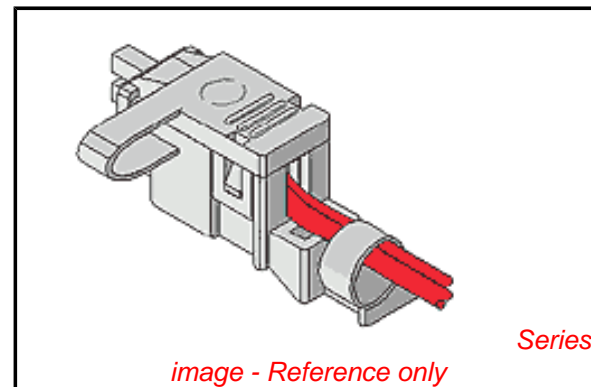

PLEASE CHECK WWW.MOLEX.COM FOR LATEST PART INFORMATION

Part Number: [15-04-0345](#)
Status: **Active**
Description: Mini-Fit® Strain Relief, 12 Circuits, Natural

Documents:

Product Specification PS-41995-001 (PDF)   Test Summary TS-41995-001 (PDF)
Packaging Specification PK-41995-001 (PDF)   RoHS Certificate of Compliance (PDF)

General

Product Family	Accessories
Series	41995
Component Type	Strain Relief
Product Name	Mini-Fit Jr.™
UPC	800754221818

Physical

Circuits (Loaded)	12
Color - Resin	Natural
Gender	Dual
Material - Resin	Nylon
Net Weight	6.582/g
Number of Rows	2
Packaging Type	Bag
Temperature Range - Operating	-40°C to +105°C

Material Info

Old Part Number	4199512

Reference - Drawing Numbers

Packaging Specification	PK-41995-001
Product Specification	PS-41995-001
Test Summary	TS-41995-001

EU RoHS

**ELV and RoHS
Compliant**
**REACH SVHC
Contains SVHC: No
Low-Halogen Status
Low-Halogen**

China RoHS

**Need more information on product
environmental compliance?**

Email productcompliance@molex.com
For a multiple part number RoHS Certificate of
Compliance, [click here](#)

Please visit the [Contact Us](#) section for any
non-product compliance questions.

Search Parts in this Series

41995Series

Use With

5557 Mini-Fit, Jr.™ Receptacle Housing.
5559 Mini-Fit, Jr.™ Plug Housing