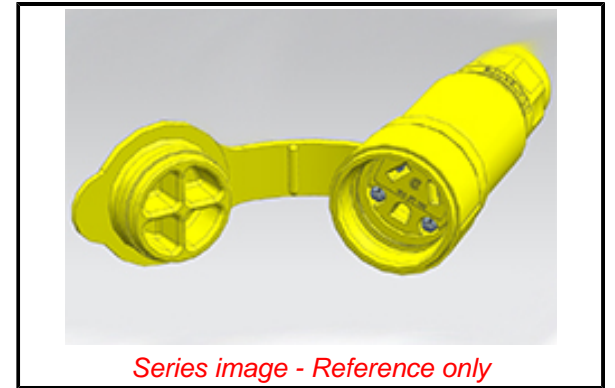

PLEASE CHECK WWW.MOLEX.COM FOR LATEST PART INFORMATION

Part Number: [1301460059](#)
Status: **Active**
Overview: [Watertite Wet-Location Wiring Solutions](#)
Description: Watertite Extreme Connector, 2 Pole/3 Wire, NEMA 7-15, 277V, Cord Grip Body Size F2, Silicone Husk

Documents:

[RoHS Certificate of Compliance (PDF)](#)   [Product Literature (PDF)](#)

Agency Certification

CSA	LR6837
UL	E10176

General

Product Family	Wiring Devices
Series	130146
IP Rating	IP69K
NEMA Configuration	NEMA 7-15
Overview	Watertite Wet-Location Wiring Solutions
Product Name	Watertite Extreme
Receptacle Type	Single
Specialty	N/A
Type	Connector
UPC	78678871104

Physical

Cord Grip Body Size	F2 1/2"
Flange	No
Flip Lid	No
Gender	Female
Length	N/A
Locking Blade	No
Poles	2-pole/3-wire

Electrical

Cord Type	N/A
Current - Maximum per Contact	15.0A
GFCI	No
Lighted Connector	No
Voltage - Maximum	277V

Material Info

Engineering Number	15W34

EU ELV

Not Reviewed

EU RoHS

Not Reviewed

REACH SVHC

Not Reviewed

Halogen-Free

Status

Not Reviewed

For more information, please visit [Contact US](#)

China ROHS

Not Reviewed

ELV

Not Reviewed

RoHS Phthalates

Not Reviewed

Search Parts in this Series

[130146 Series](#)