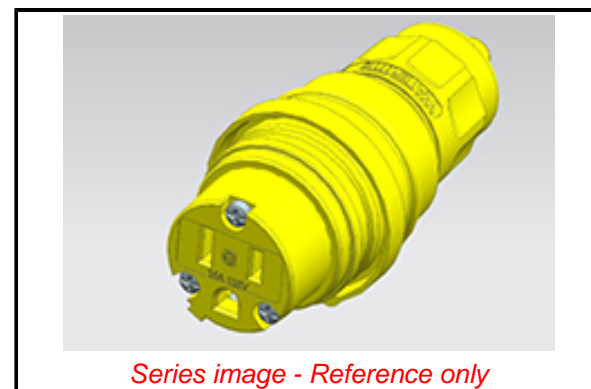

PLEASE CHECK WWW.MOLEX.COM FOR LATEST PART INFORMATION

Part Number: [1301460065](#)
Status: **Active**
Overview: [Watertite Wet-Location Wiring Solutions](#)
Description: Watertite Extreme Connector for Male Receptacle, 2 Pole/3 Wire, NEMA 5-15, 125V, F2, Silicone Husk

Documents:

[RoHS Certificate of Compliance (PDF)](#)   [Product Literature (PDF)](#)

Agency Certification

CSA   LR6837

General

Product Family   Wiring Devices
Series   [130146](#)
IP Rating   IP69K
NEMA Configuration   NEMA 5-15
Overview   [Watertite Wet-Location Wiring Solutions](#)
Product Name   Watertite Extreme
Receptacle Type   Single
Specialty   N/A
Type   Connector
UPC   78678875358

Physical

Cord Grip Body Size   F2 1/2"
Flange   Yes
Flip Lid   No
Gender   Female
Length   N/A
Locking Blade   No
Net Weight   146.190/g
Poles   2-pole/3-wire

Electrical

Cord Type   N/A
Current - Maximum per Contact   15.0A
GFCI   No
Lighted Connector   No
Voltage - Maximum   125V

Material Info

Engineering Number   15W47MB

EU ELV

Not Relevant

EU RoHS

Not Reviewed

REACH SVHC

Not Reviewed

Halogen-Free

Status

Not Reviewed

For more information, please visit [Contact US](#)

China ROHS

Not Reviewed

ELV

Not Relevant

RoHS Phthalates

Not Reviewed

China RoHS

Search Parts in this Series

[130146 Series](#)