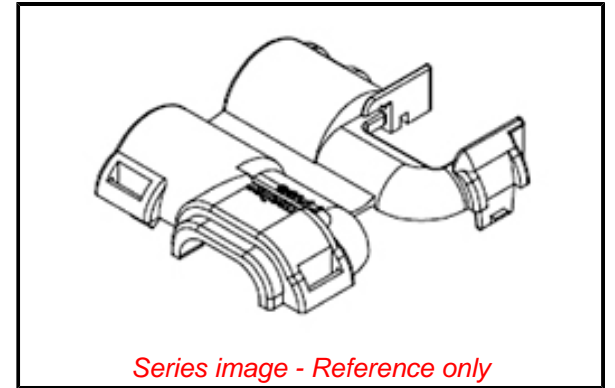

PLEASE CHECK WWW.MOLEX.COM FOR LATEST PART INFORMATION

Part Number: [1600912110](#)
Status: **Active**
Overview: MXP120 Sealed Connector System
Description: MXP120 Backshell, Exit Direction Right, Flange Size NW 4.5, 2 Circuits

Documents:

[Drawing (PDF)](#) [RoHS Certificate of Compliance (PDF)](#)
[Packaging Specification PK-31302-118-001 (PDF)](#)

General

Product Family	Accessories
Series	160091
Application	Automotive
Component Type	Cover
Overview	<u>MXP120 Sealed Connector System</u>
Product Name	MXP120 Sealed
UPC	889056640626

Physical

Circuits (Loaded)	2
Circuits (maximum)	2
Color - Resin	Black
Lock to Mating Part	Yes
Material - Resin	Nylon
Net Weight	2.400/g
Packaging Type	Bag
Temperature Range - Operating	-40° to +125°C

Material Info

Reference - Drawing Numbers

Packaging Specification	PK-31302-118-001
Sales Drawing	SD-160091-0001

EU ELV

Compliant

EU RoHS

Compliant

REACH SVHC

Not Reviewed

Halogen-Free

Status

Not Relevant

For more information, please visit [Contact US](#)

China ROHS

Not Relevant

ELV

Compliant

RoHS Phthalates

Not Contained

Search Parts in this Series

[160091](#) Series

Use With

MXP120 Sealed Receptacle [34900](#)