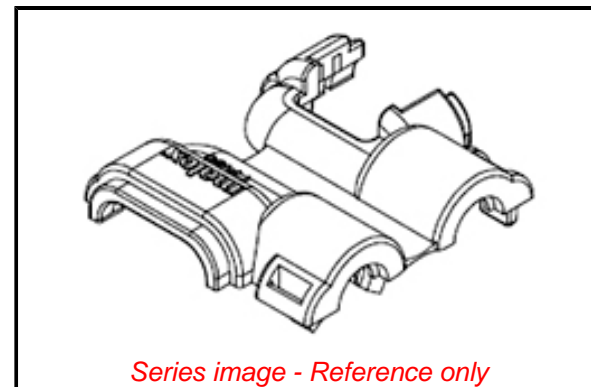

PLEASE CHECK WWW.MOLEX.COM FOR LATEST PART INFORMATION

Part Number: [1600912210](#)
Status: **Active**
Overview: [MXP120 Sealed Connector System](#)
Description: MXP120 Backshell, Exit Direction Left, Flange Size NW 4.5, 2 Circuits

Documents:

[Drawing (PDF)](#) [RoHS Certificate of Compliance (PDF)](#)
[Packaging Specification PK-31302-118-001 (PDF)](#)

General

Product Family	Accessories
Series	160091
Application	Automotive
Component Type	Cover
Overview	MXP120 Sealed Connector System
Product Name	MXP120 Sealed
UPC	889056640633

Physical

Circuits (Loaded)	2
Circuits (maximum)	2
Color - Resin	Black
Lock to Mating Part	Yes
Material - Resin	Nylon
Net Weight	2.400/g
Packaging Type	Bag
Temperature Range - Operating	-40° to +125°C

Material Info

Reference - Drawing Numbers

Packaging Specification	PK-31302-118-001
Sales Drawing	SD-160091-0001

EU ELV

Compliant

EU RoHS

Compliant

REACH SVHC

Not Contained Per -
ED/71/2019 (16 July
2019)

Halogen-Free

Status

Not Relevant

For more information, please visit [Contact US](#)

China ROHS	Not Relevant
ELV	Compliant
RoHS Phthalates	Not Contained

Search Parts in this Series

[160091](#) Series

Use With

MXP120 Sealed Receptacle [34900](#)