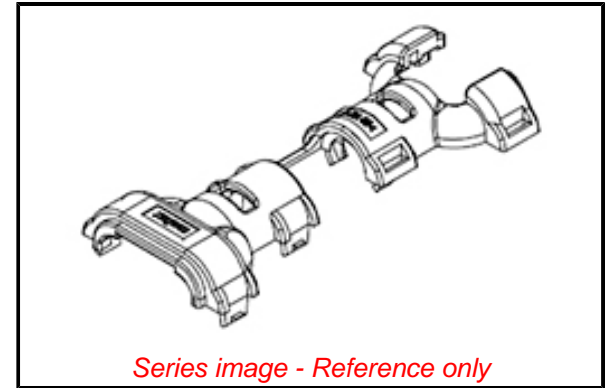

PLEASE CHECK WWW.MOLEX.COM FOR LATEST PART INFORMATION

Part Number: [1600914020](#)
Status: **Active**
Overview: MXP120 Sealed Connector System
Description: MXP120 Backshell, Exit Direction Straight, Flange Size NW 7.5, with Cable Tie Access, 4 Circuits

Documents:

[Drawing (PDF)](#) [RoHS Certificate of Compliance (PDF)](#)
[Packaging Specification PK-31302-118-001 (PDF)](#)

General

Product Family	Accessories
Series	160091
Application	Automotive
Component Type	Cover
Overview	<u>MXP120 Sealed Connector System</u>
Product Name	MXP120 Sealed
UPC	889056640671

Physical

Circuits (Loaded)	4
Circuits (maximum)	4
Color - Resin	Black
Lock to Mating Part	Yes
Material - Resin	Nylon
Net Weight	2.850/g
Packaging Type	Bag
Temperature Range - Operating	-40° to +125°C

Material Info

Reference - Drawing Numbers

Packaging Specification	PK-31302-118-001
Sales Drawing	SD-160091-0001-001

Series image - Reference only

EU ELV

Compliant

EU RoHS

Compliant

REACH SVHC

Not Contained Per -
D(2021)4569-DC (8
July 2021)

Halogen-Free

Status

Not Relevant

For more information, please visit [Contact US](#)

China ROHS

ELV

RoHS Phthalates

China RoHS

Not Relevant

Compliant

Not Contained

Search Parts in this Series

[160091 Series](#)

Use With

MXP120 Sealed Receptacle [34900](#)