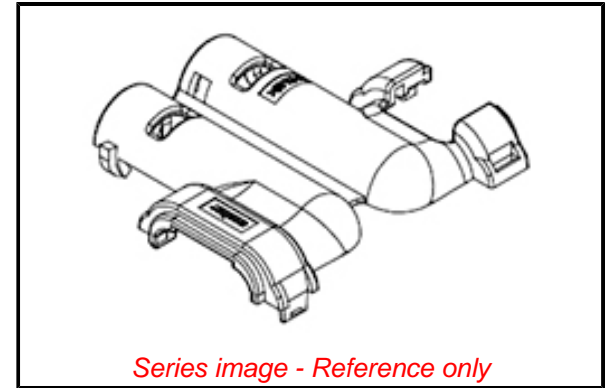

PLEASE CHECK WWW.MOLEX.COM FOR LATEST PART INFORMATION

Part Number: [1600914120](#)
Status: **Active**
Overview: MXP120 Sealed Connector System
Description: MXP120 Backshell, Exit Direction Right, Flange Size NW 7.5, with Cable Tie Access, 4 Circuits

Documents:

[Drawing (PDF)](#) [RoHS Certificate of Compliance (PDF)](#)
[Packaging Specification PK-31302-118-001 (PDF)](#)

General

Product Family	Accessories
Series	160091
Application	Automotive
Component Type	Cover
Overview	MXP120 Sealed Connector System
Product Name	MXP120 Sealed
UPC	889056640688

Physical

Circuits (Loaded)	4
Circuits (maximum)	4
Color - Resin	Black
Lock to Mating Part	Yes
Material - Resin	Nylon
Net Weight	4.220/g
Packaging Type	Bag
Temperature Range - Operating	-40° to +125°C

Material Info

Reference - Drawing Numbers

Packaging Specification	PK-31302-118-001
Sales Drawing	SD-160091-0001-001

EU ELV

Compliant

EU RoHS

Compliant

REACH SVHC

Not Contained Per -
D(2021)4569-DC (8
July 2021)

Halogen-Free

Status

Not Relevant

For more information, please visit [Contact US](#)

China ROHS

ELV

RoHS Phthalates

China RoHS

Not Relevant

Compliant

Not Contained

Search Parts in this Series

[160091](#) Series

Use With

MXP120 Sealed Receptacle [34900](#)