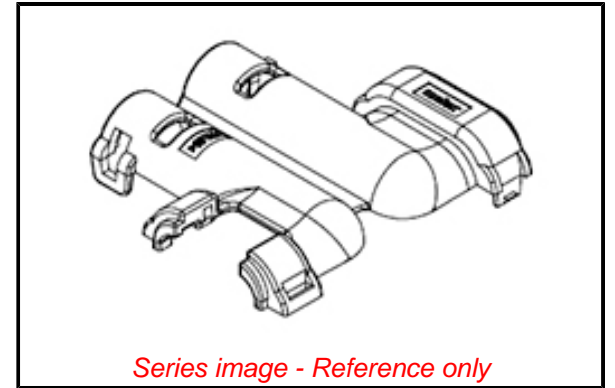

PLEASE CHECK WWW.MOLEX.COM FOR LATEST PART INFORMATION

Part Number: [1600914220](#)
Status: **Active**
Overview: MXP120 Sealed Connector System
Description: MXP120 Backshell, Exit Direction Left, Flange Size NW 7.5, with Cable Tie Access, 4 Circuits

Documents:

[Drawing (PDF)](#) [RoHS Certificate of Compliance (PDF)](#)
[Packaging Specification PK-31302-118-001 (PDF)](#)

General

Product Family	Accessories
Series	160091
Application	Automotive
Component Type	Cover
Overview	MXP120 Sealed Connector System
Product Name	MXP120 Sealed
UPC	889056640695

Physical

Circuits (Loaded)	4
Circuits (maximum)	4
Color - Resin	Black
Lock to Mating Part	Yes
Material - Resin	Nylon
Net Weight	4.360/g
Packaging Type	Bag
Temperature Range - Operating	-40° to +125°C

Material Info

Reference - Drawing Numbers

Packaging Specification	PK-31302-118-001
Sales Drawing	SD-160091-0001-001

EU ELV

Compliant

EU RoHS

Compliant

REACH SVHC

Not Contained Per -
D(2020)9139-DC (19
Jan 2021)

Halogen-Free

Status

Not Relevant

For more information, please visit [Contact US](#)

China ROHS

ELV

RoHS Phthalates

China RoHS

Not Relevant

Compliant

Not Contained

Search Parts in this Series

[160091 Series](#)

Use With

MXP120 Sealed Receptacle [34900](#)