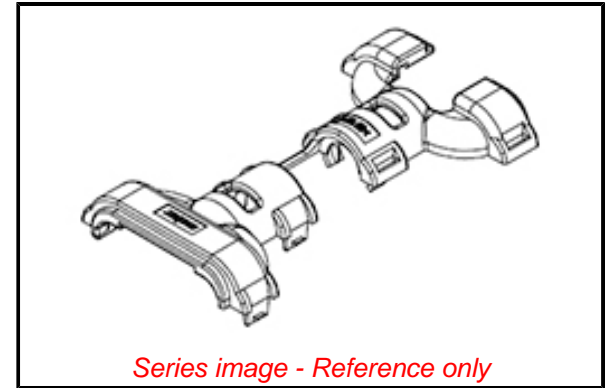

PLEASE CHECK WWW.MOLEX.COM FOR LATEST PART INFORMATION

Part Number: [1600916020](#)
Status: **Active**
Overview: MXP120 Sealed Connector System
Description: MXP120 Backshell, Exit Direction Straight, Flange Size NW 7.5, with Cable Tie Access, 6 Circuits

Documents:

[Drawing (PDF)](#) [RoHS Certificate of Compliance (PDF)](#)
[Packaging Specification PK-31302-118-001 (PDF)](#)

General

Product Family	Accessories
Series	160091
Application	Automotive
Component Type	Cover
Overview	MXP120 Sealed Connector System
Product Name	MXP120 Sealed
UPC	889056640701

Physical

Circuits (Loaded)	6
Circuits (maximum)	6
Color - Resin	Black
Lock to Mating Part	Yes
Material - Resin	Nylon
Net Weight	3.397/g
Packaging Type	Bag
Temperature Range - Operating	-40° to +125°C

Material Info

Reference - Drawing Numbers

Packaging Specification	PK-31302-118-001
Sales Drawing	SD-160091-0001-001

Series image - Reference only

EU ELV

Compliant

EU RoHS

Compliant

REACH SVHC

Not Contained Per -
D(2021)4569-DC (8
July 2021)

Halogen-Free

Status

Not Relevant

For more information, please visit [Contact US](#)

China ROHS

ELV

RoHS Phthalates

China RoHS

Not Relevant

Compliant

Not Contained

Search Parts in this Series

[160091](#) Series

Use With

MXP120 Sealed Receptacle [34900](#)