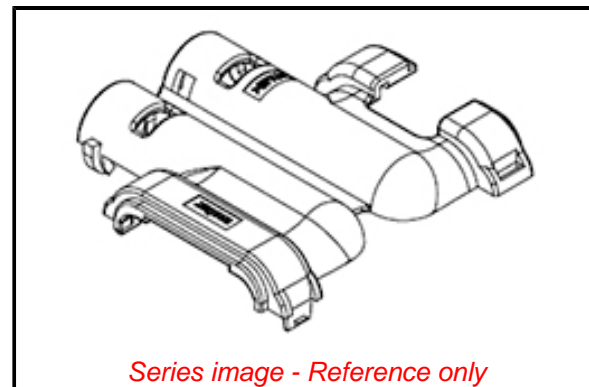

PLEASE CHECK WWW.MOLEX.COM FOR LATEST PART INFORMATION

Part Number: [1600916120](#)
Status: **Active**
Overview: MXP120 Sealed Connector System
Description: MXP120 Backshell, Exit Direction Right, Flange Size NW 7.5, with Cable Tie Access, 6 Circuits

Documents:

[Drawing (PDF)](#) [RoHS Certificate of Compliance (PDF)](#)
[Packaging Specification PK-31302-118-001 (PDF)](#)

General

Product Family	Accessories
Series	<u>160091</u>
Application	Automotive
Component Type	Cover
Overview	<u>MXP120 Sealed Connector System</u>
Product Name	MXP120 Sealed
UPC	889056640718

Physical

Circuits (Loaded)	6
Circuits (maximum)	6
Color - Resin	Black
Lock to Mating Part	Yes
Material - Resin	Nylon
Net Weight	5.020/g
Packaging Type	Bag
Temperature Range - Operating	-40° to +125°C

Material Info

Reference - Drawing Numbers

Packaging Specification	PK-31302-118-001
Sales Drawing	SD-160091-0001-001

Series image - Reference only

EU ELV

Compliant

EU RoHS

Compliant

REACH SVHC

Not Contained Per -
D(2021)4569-DC (8
July 2021)

Halogen-Free

Status

Not Relevant

For more information, please visit [Contact US](#)

China ROHS

ELV

RoHS Phthalates

China RoHS

Not Relevant

Compliant

Not Contained

Search Parts in this Series

[160091](#) Series

Use With

MXP120 Sealed Receptacle [34900](#)